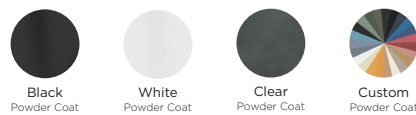

Duet

Stool

Description

The Duet stool presents a harmony of versatility and beauty. Its blend of inviting timber or upholstery seat with a gracefully slender base enables options for both indoor and outdoor settings. The gently radiused curve of the seat provides a consistent element throughout the range. It is available in either a solid ash or upholstered top for indoor use, or black recycled HDPE for outdoor durability.

Bases can be powder coated in virtually any colour. The stool is available in three heights, 450mm, 650mm and 750mm to suit a range of different contexts.

Available Finishes on Top

Available Finishes on Leg