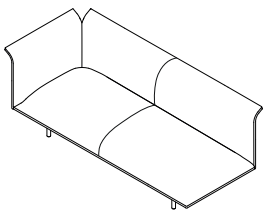

Available Upholstery

Custom Upholstery

Available Finishes on Leg

Black Powder coat

Custom Powder coat

Dimensions

Noon - Single Arm

1920 x 840 x 725 or 765mm High / 2320 x 840 x 725 or 765mm High

Noon Lounge

Single 1010 x 840 x 725 or 765mm High / 2040 x 840 x 725 or 765mm High / 2440 x 840 x 725 or 765mm High