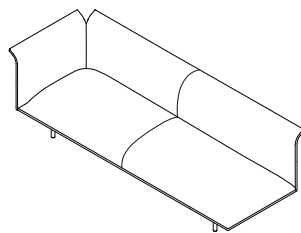

Available Upholstery

Custom Upholstery

Available Finishes on Leg

Black Powder coat

Custom Powder coat

Dimensions

Noon - Single Arm

1920 x 840 x 725 or 765mm High / 2320 x 840 x 725 or 765mm High

Noon Lounge

Single 1010 x 840 x 725 or 765mm High / 2040 x 840 x 725 or 765mm High / 2440 x 840 x 725 or 765mm High