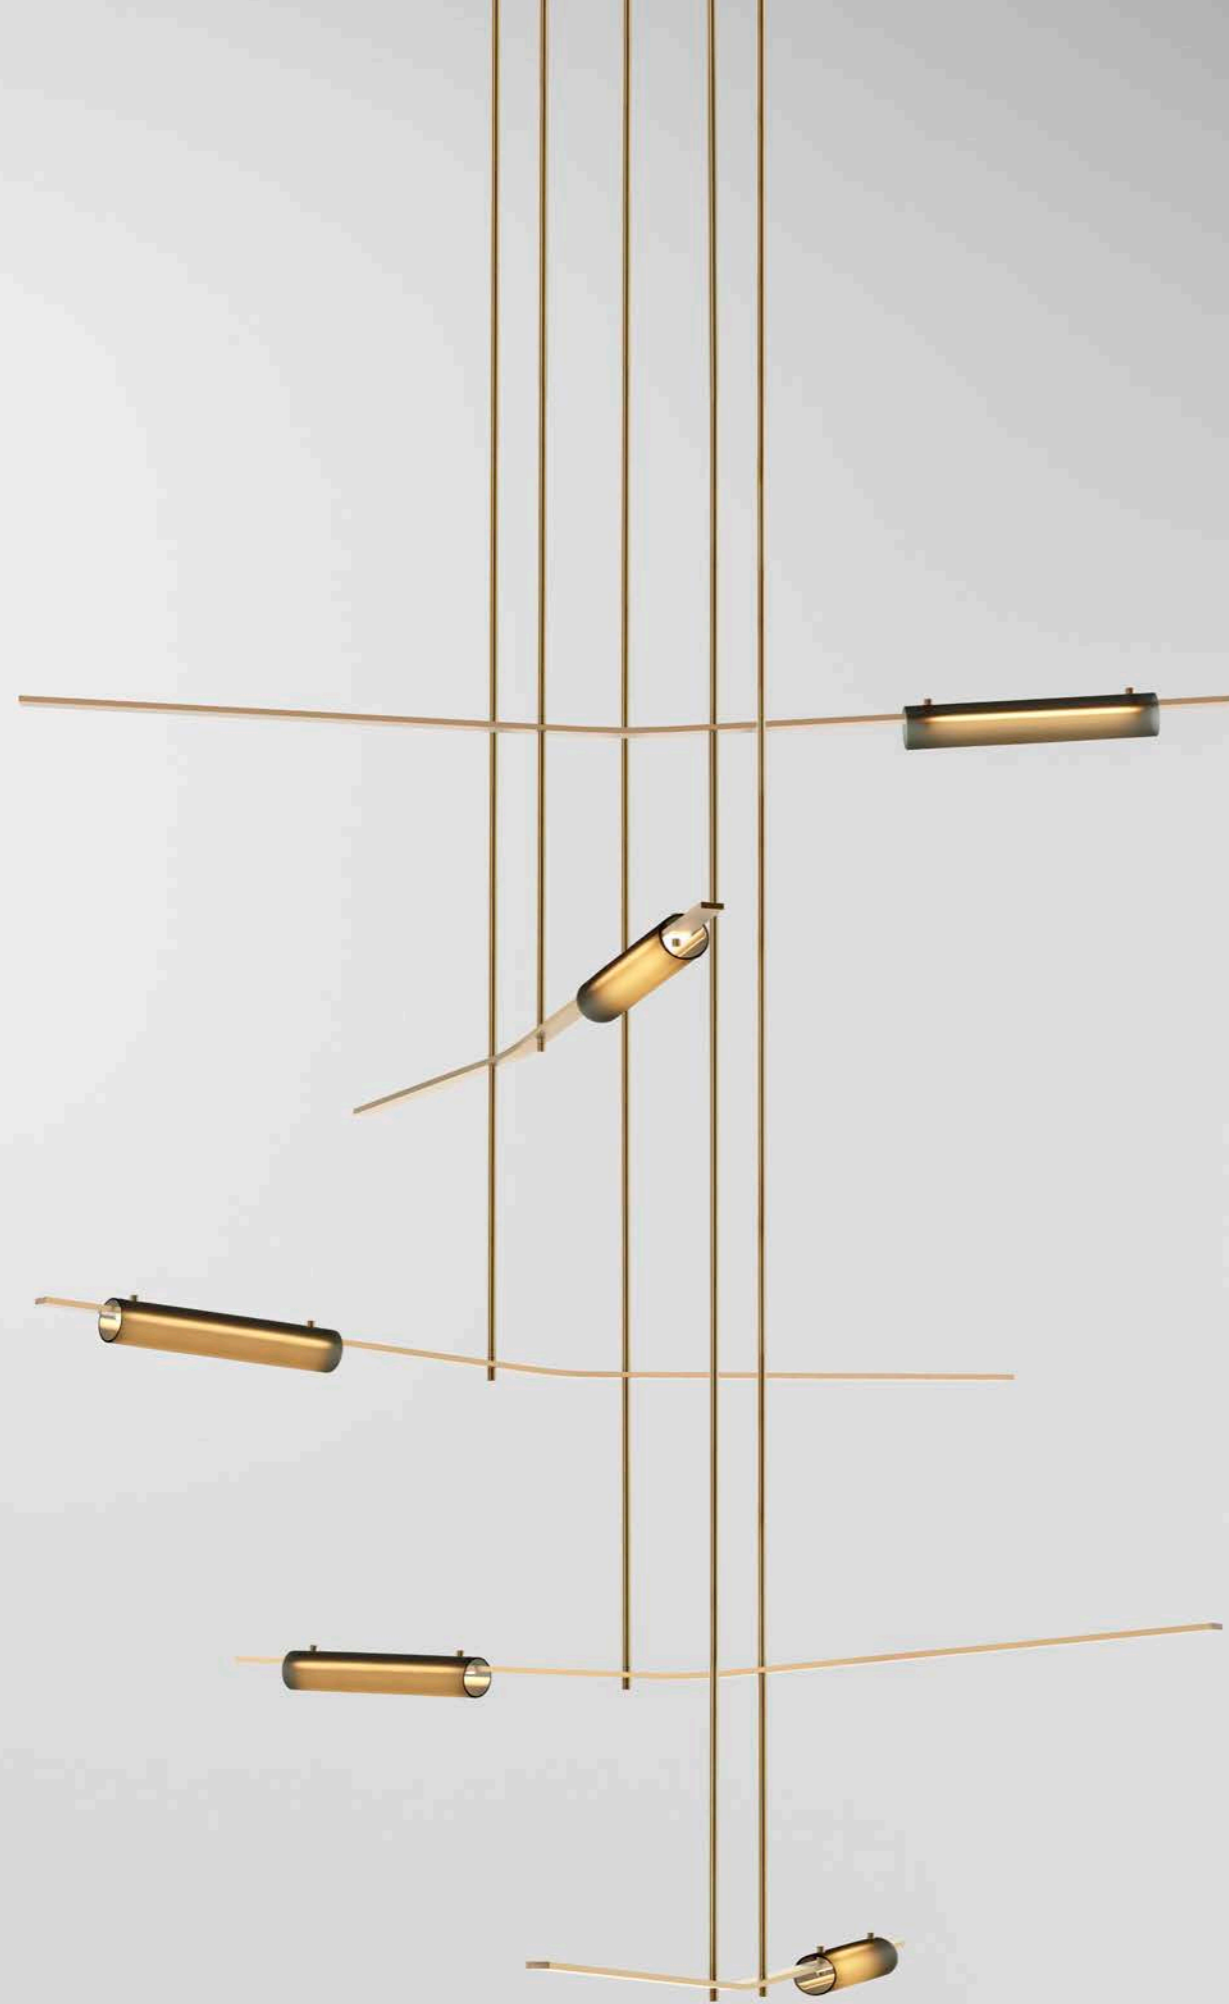

ROSS GARDAM

Volant is a modern chandelier that's almost akin to a kinetic sculpture. A static lamp with an uncanny ability to appear in motion.

Solid brass bars are home to textured, tubular formed-glass elements, angled to give the impression of floating objects revolving around each other. The result is an elegant equilibrium that's at once enthralling yet soothing.

Volant's modular and architectural nature allow the fixture to span across a plethora of interior spaces. The solid brass bars are individually machined with the luminaire defined by a white glass diffuser which is pinned in-place to the solid brass bar. Textured tubular glass elements are balanced on the same pins creating a uniquely formed illumination.

IMAGE /

LEFT / RIGHT - (VC555) FROSTED BLACK GLASS AND BLACKENED BRASS / (VC666) FROSTED FLUTED GLASS AND BRUSHED BRASS

VOLANT 55 & 66 CHANDELIER

VC555
 L 1790 W 1720 H 2090
 L 5'10" W 5'8" H 6'10"
 MIN DROP HEIGHT - H 2290 / 7'6"