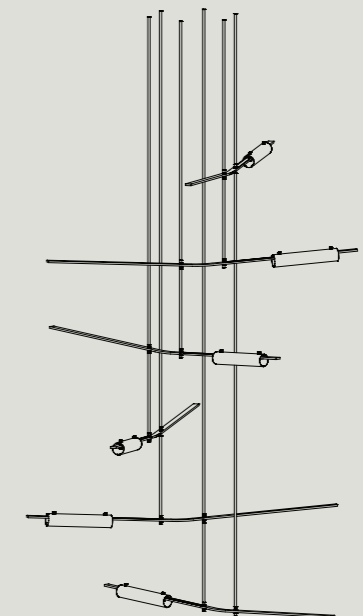

ROSS GARDAM

Volant is a modern chandelier that's almost akin to a kinetic sculpture. A static lamp with an uncanny ability to appear in motion.

Solid brass bars are home to textured, tubular formed-glass elements, angled to give the impression of floating objects revolving around each other. The result is an elegant equilibrium that's at once enthralling yet soothing.

Volant's modular and architectural nature allow the fixture to span across a plethora of interior spaces. The solid brass bars are individually machined with the luminaire defined by a white glass diffuser which is pinned in-place to the solid brass bar. Textured tubular glass elements are balanced on the same pins creating a uniquely formed illumination.

IMAGE /

LEFT / RIGHT - (VC555) FROSTED BLACK GLASS AND BLACKENED BRASS / (VC666) FROSTED FLUTED GLASS AND BRUSHED BRASS

VOLANT 55 & 66 CHANDELIER

VC555
 L 1790 W 1720 H 2090
 L 5'10" W 5'8" H 6'10"
 MIN DROP HEIGHT - H 2290 / 7'6"

VC666
 L 1790 W 1790 H 2580
 L 5'10" W 5'10" H 7'6"
 MIN DROP HEIGHT - H 2780 / 9'1"

TECHNICAL VOLANT

AVAILABLE FINISHES

GLASS

FLUTED GLASS

FROSTED FLUTED GLASS

FROSTED BLACK GLASS

BODY