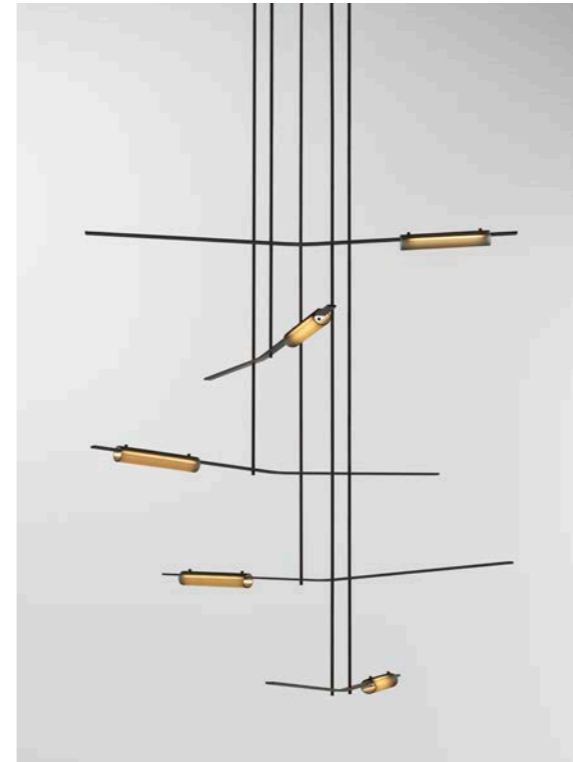

ROSS GARDAM

Volant is a modern chandelier that's almost akin to a kinetic sculpture. A static lamp with an uncanny ability to appear in motion.

Solid brass bars are home to textured, tubular formed-glass elements, angled to give the impression of floating objects revolving around each other. The result is an elegant equilibrium that's at once enthralling yet soothing.

Volant's modular and architectural nature allow the fixture to span across a plethora of interior spaces. The solid brass bars are individually machined with the luminaire defined by a white glass diffuser which is pinned in-place to the solid brass bar. Textured tubular glass elements are balanced on the same pins creating a uniquely formed illumination.

VOLANT 33 CHANDELIER

VC333S
L 1790 W 1570 H 600
L 5'10" W 5'2" H 2'
MIN DROP HEIGHT - H 790 / 1'10"

VC333L
L 1790 W 1570 H 1100
L 5'10" W 5'2" H 3'7"
MIN DROP HEIGHT - H 1290 / 4'3"

IMAGE /

VC555 - FROSTED BLACK / BLACKENED BRASS

IMAGE /

LEFT / RIGHT - (VC555) FROSTED BLACK GLASS AND BLACKENED BRASS / (VC666) FROSTED FLUTED GLASS AND BRUSHED BRASS

VOLANT 55 & 66 CHANDELIER

VC555
 L 1790 W 1720 H 2090
 L 5'10" W 5'8" H 6'10"
 MIN DROP HEIGHT - H 2290 / 7'6"