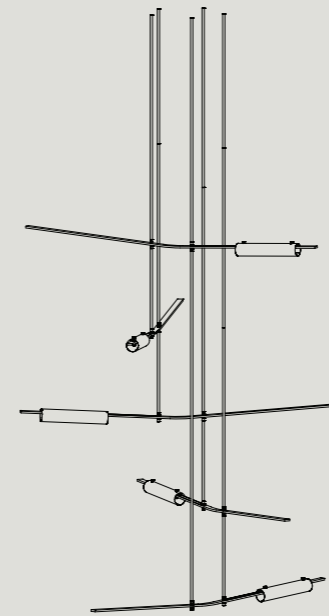

VC323
 L 1790 W 1790 H 350
 L 5'10" W 5'10" H 1'2"
 MIN DROP HEIGHT - H 550 / 1'10"

VC324
 L 1790 W 1790 H 350
 L 5'10" W 5'10" H 1'2"
 MIN DROP HEIGHT - H 550 / 1'10"

IMAGE /

TOP LEFT / RIGHT - (VC333S) FROSTED BLACK GLASS AND BRUSHED BRASS / (VC333S) FROSTED FLUTED GLASS AND BLACKENED BRASS
 MIDDLE LEFT / RIGHT - (VC333L) FLUTED GLASS AND BRONZED BRASS / (VC333L) FROSTED FLUTED GLASS AND BRUSHED BRASS

VOLANT 33 CHANDELIER

VC333S
L 1790 W 1570 H 600
L 5'10" W 5'2" H 2'
MIN DROP HEIGHT - H 790 / 1'10"

VC333L
L 1790 W 1570 H 1100
L 5'10" W 5'2" H 3'7"
MIN DROP HEIGHT - H 1290 / 4'3"

IMAGE /

VC555 - FROSTED BLACK / BLACKENED BRASS

IMAGE /

LEFT / RIGHT - (VC555) FROSTED BLACK GLASS AND BLACKENED BRASS / (VC666) FROSTED FLUTED GLASS AND BRUSHED BRASS

VOLANT 55 & 66 CHANDELIER

VC555
 L 1790 W 1720 H 2090
 L 5'10" W 5'8" H 6'10"
 MIN DROP HEIGHT - H 2290 / 7'6"

VC666
 L 1790 W 1790 H 2580
 L 5'10" W 5'10" H 7'6"
 MIN DROP HEIGHT - H 2780 / 9'1"

TECHNICAL VOLANT

AVAILABLE FINISHES

GLASS

FLUTED GLASS

FROSTED FLUTED GLASS

FROSTED BLACK GLASS

BODY