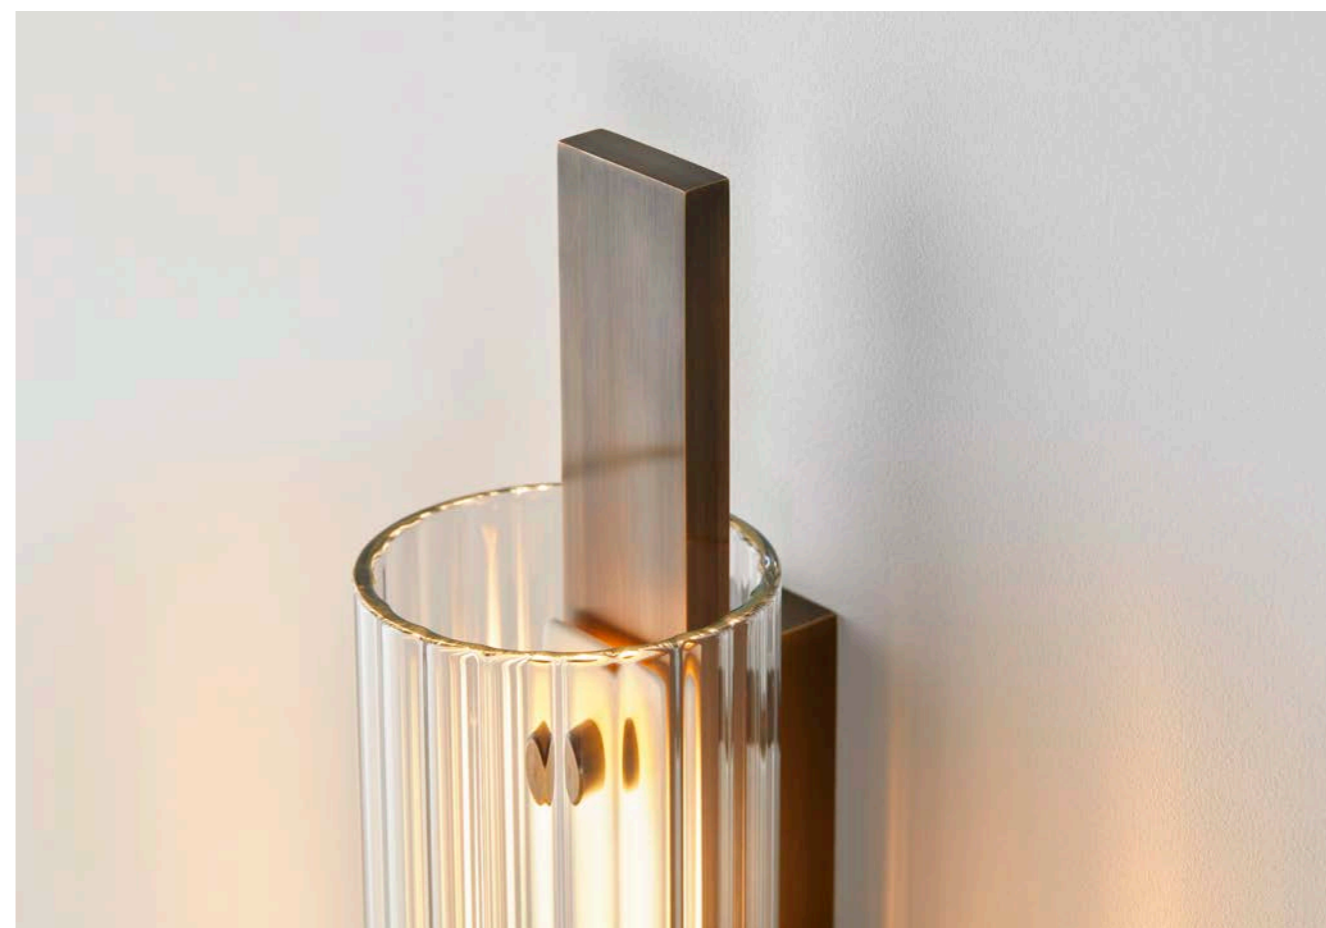

ROSS GARDAM

Volant is a modern chandelier that's almost akin to a kinetic sculpture. A static lamp with an uncanny ability to appear in motion.

Solid brass bars are home to textured, tubular formed-glass elements, angled to give the impression of floating objects revolving around each other. The result is an elegant equilibrium that's at once enthralling yet soothing.

Volant's modular and architectural nature allow the fixture to span across a plethora of interior spaces. The solid brass bars are individually machined with the luminaire defined by a white glass diffuser which is pinned in-place to the solid brass bar. Textured tubular glass elements are balanced on the same pins creating a uniquely formed illumination.

IMAGE /

LEFT & RIGHT - (VW1) FROSTED BLACK GLASS / BRONZED BRASS / (VW1) CLEAR FLUTED / BRONZED BRASS

IMAGE /

TOP LEFT / RIGHT - (VW2) FROSTED BLACK GLASS AND BRUSHED BRASS / (VW1) FROSTED FLUTED GLASS AND BRONZED BRASS
BOTTOM LEFT / RIGHT - (VW1) FLUTED GLASS AND BRUSHED BRASS / (VW2) FROSTED FLUTED GLASS AND BLACKENED BRASS

IMAGE /

DETAILED VIEW OF CLEAR FLUTED GLASS AND BRONZE BRASS

VOLANT WALL LIGHT

VW1
W 70 H 500 D 80
W 2.8" H 1'8" D 3.2"

VW1
W 160 H 500 D 80
W 6.3" H 1'8" D 3.2"

IMAGE /

VC323 - CLEAR FLUTED / BRUSHED BRASS