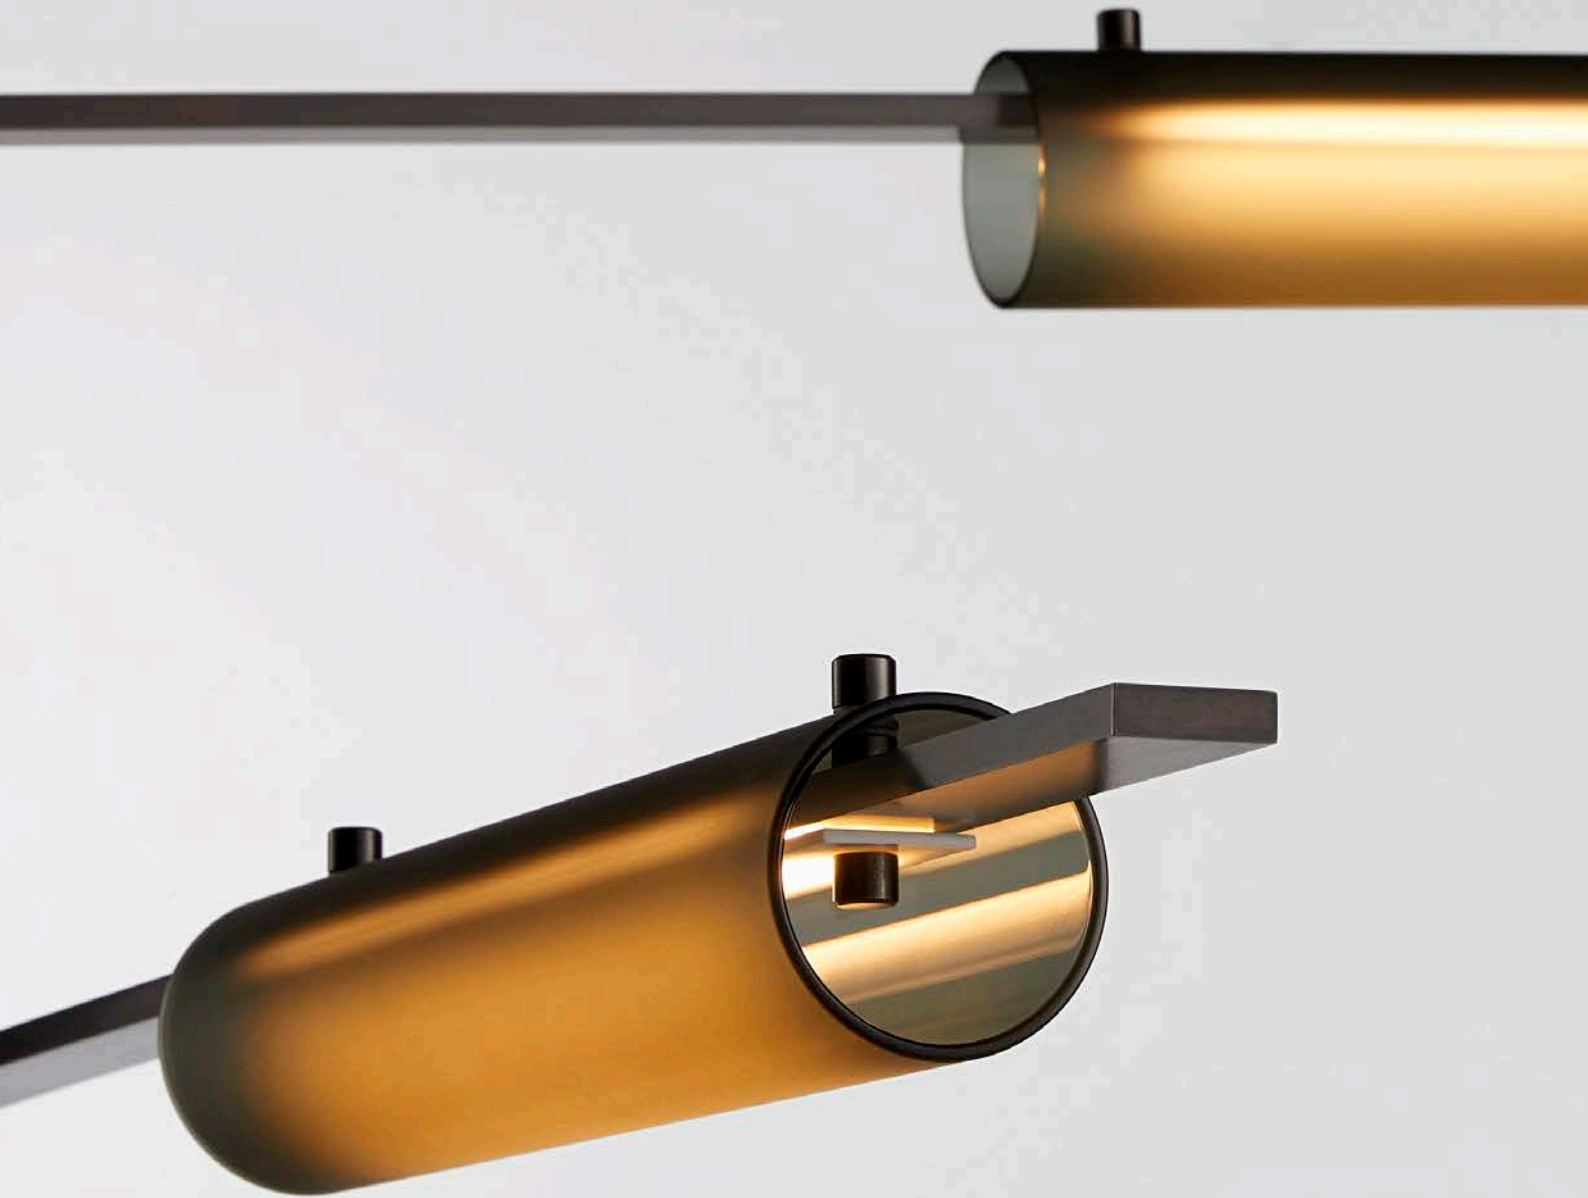

ROSS GARDAM

Volant is a modern chandelier that's almost akin to a kinetic sculpture. A static lamp with an uncanny ability to appear in motion.

Solid brass bars are home to textured, tubular formed-glass elements, angled to give the impression of floating objects revolving around each other. The result is an elegant equilibrium that's at once enthralling yet soothing.

Volant's modular and architectural nature allow the fixture to span across a plethora of interior spaces. The solid brass bars are individually machined with the luminaire defined by a white glass diffuser which is pinned in-place to the solid brass bar. Textured tubular glass elements are balanced on the same pins creating a uniquely formed illumination.

IMAGE /

DETAILED VIEW OF CLEAR FLUTED GLASS AND BRONZE BRASS

VOLANT WALL LIGHT

VW1
W 70 H 500 D 80
W 2.8" H 1'8" D 3.2"

VW1
W 160 H 500 D 80
W 6.3" H 1'8" D 3.2"

IMAGE /

VC323 - CLEAR FLUTED / BRUSHED BRASS