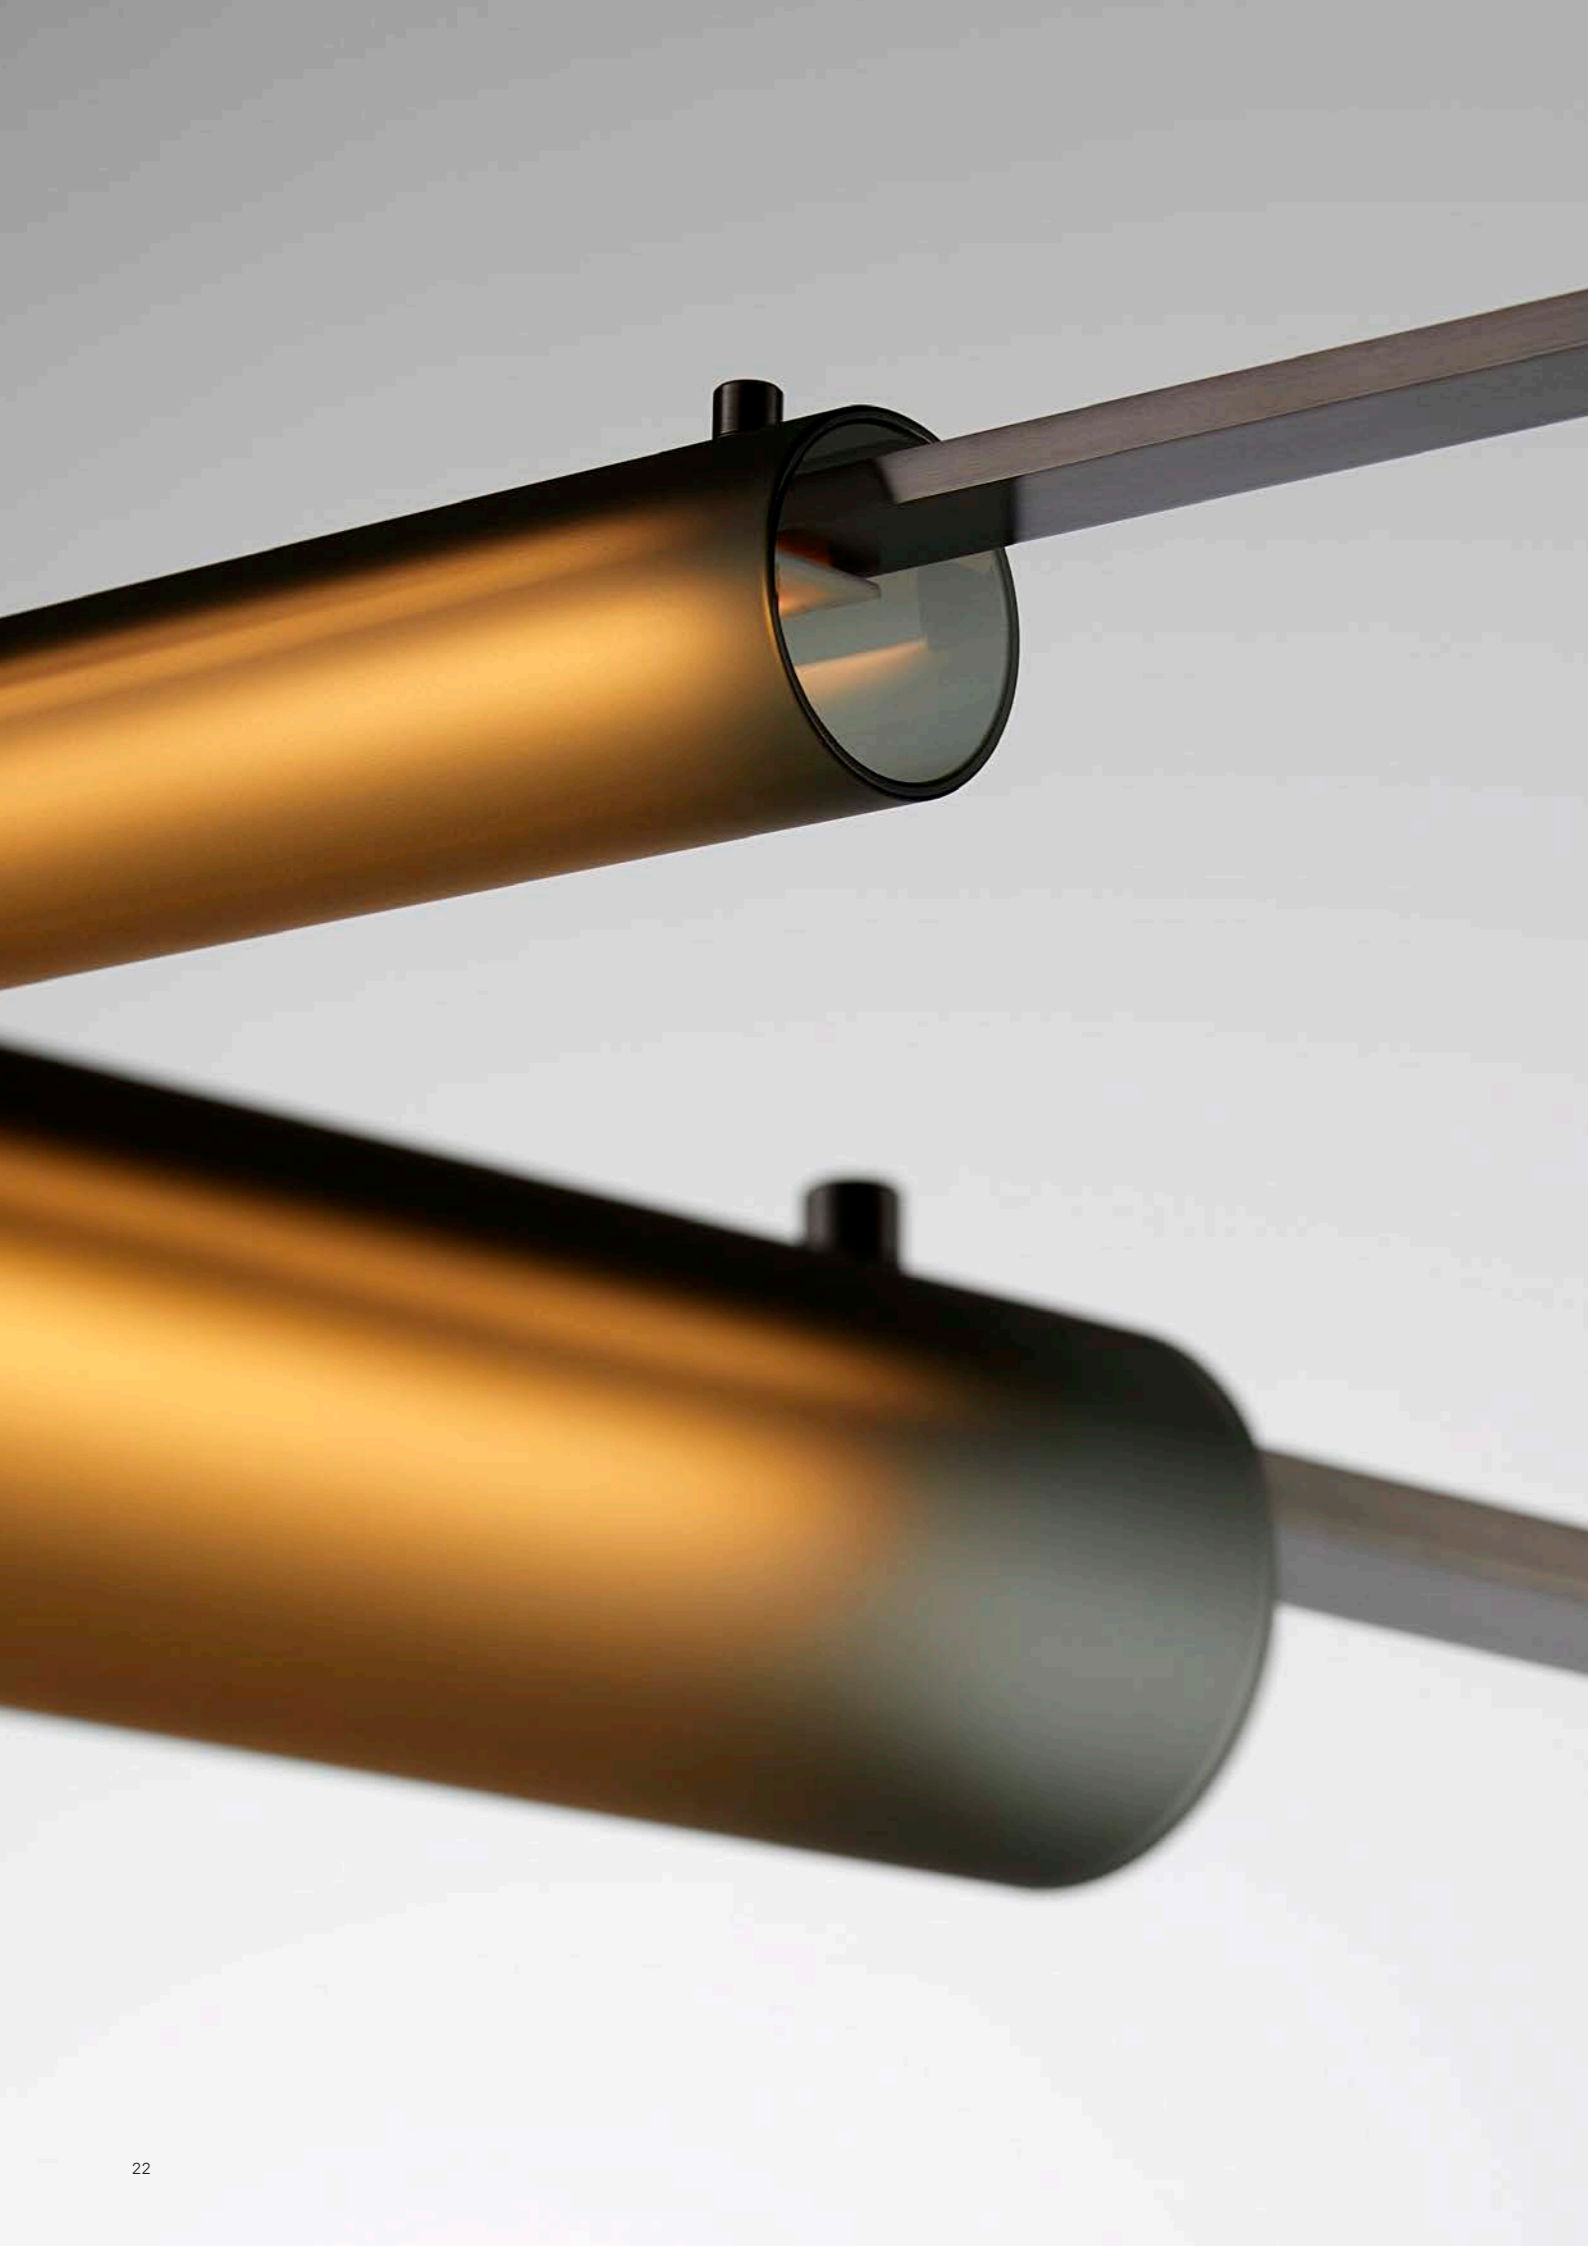

VOLANT 21 & 32 CHANDELIER