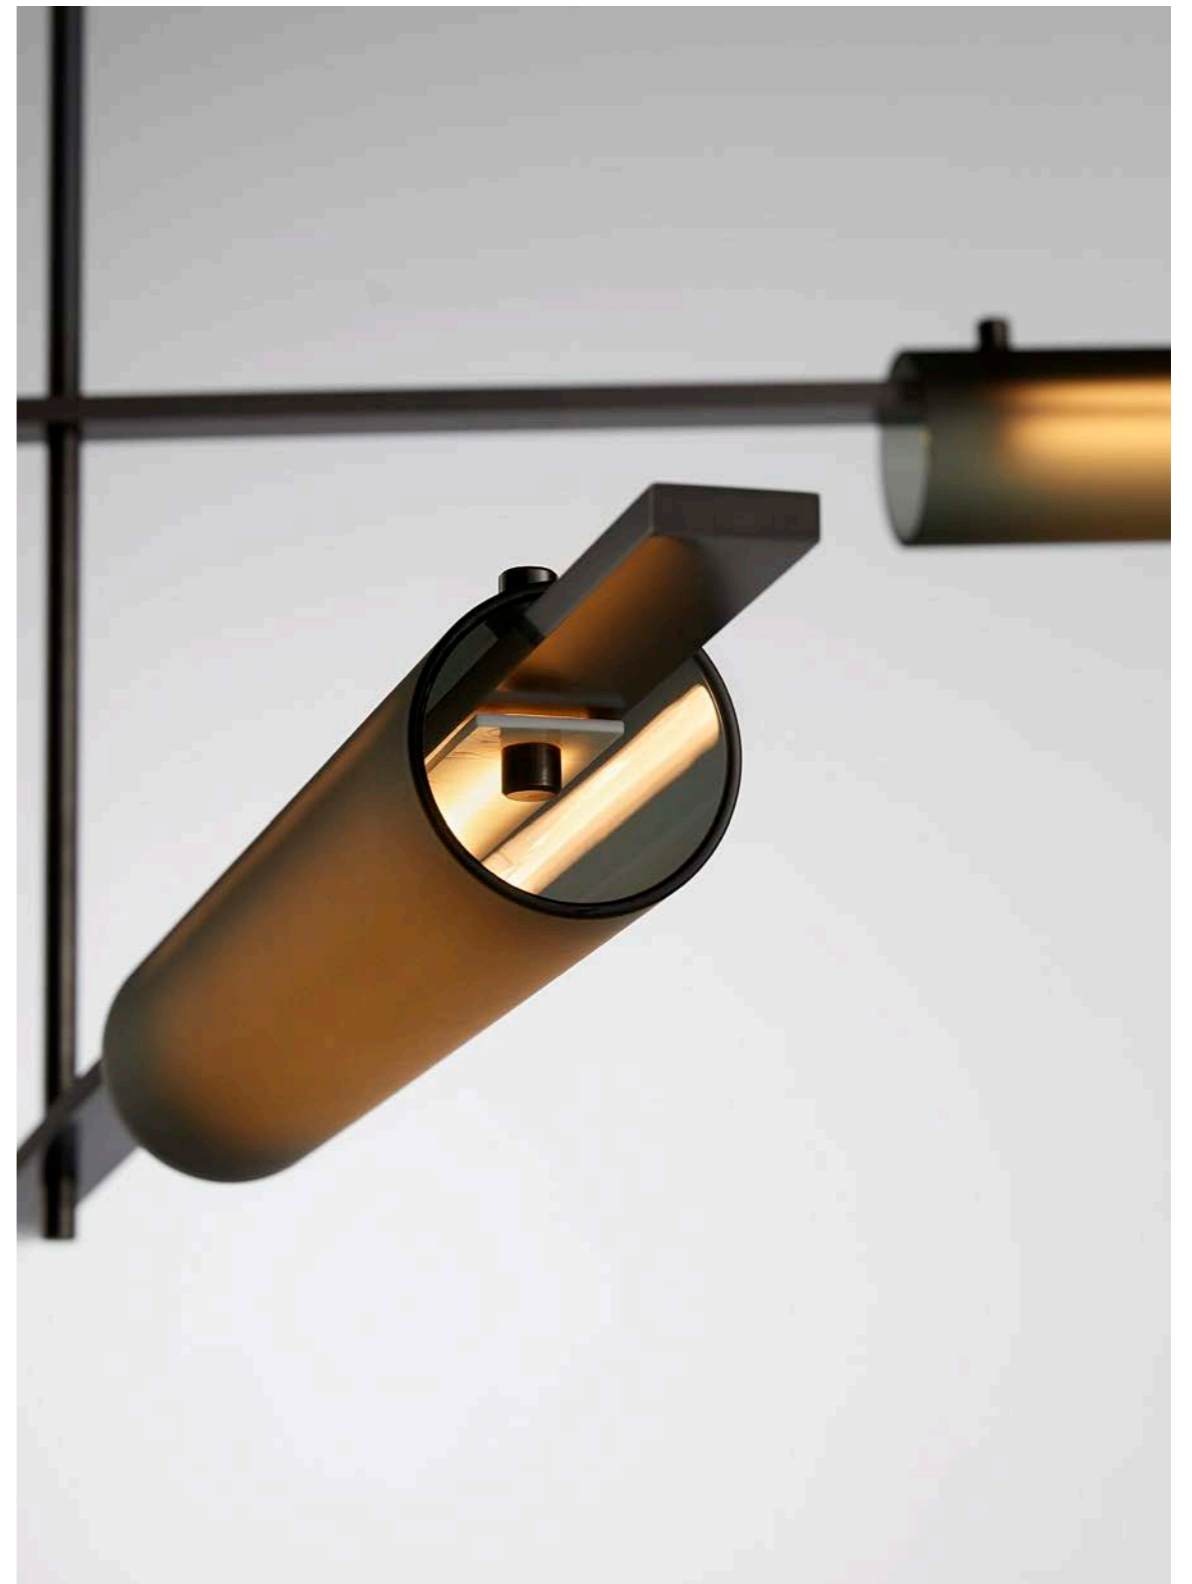

LEFT / VC324 - FROSTED BLACK / BRONZED BRASS
RIGHT / VC324 - FROSTED FLUTED / BRONZED BRASS

IMAGE /

TOP LEFT / RIGHT - (VC211) FROSTED FLUTED GLASS AND BRUSHED BRASS / (VC212) FROSTED BLACK GLASS AND BRUSHED BRASS
BOTTOM LEFT / RIGHT - (VC323) FROSTED FLUTED GLASS AND BLACKENED BRASS / (VC324) FLUTED GLASS AND BRUSHED BRASS

IMAGE /

VC324 FROSTED BLACK / BLACKENED BRASS