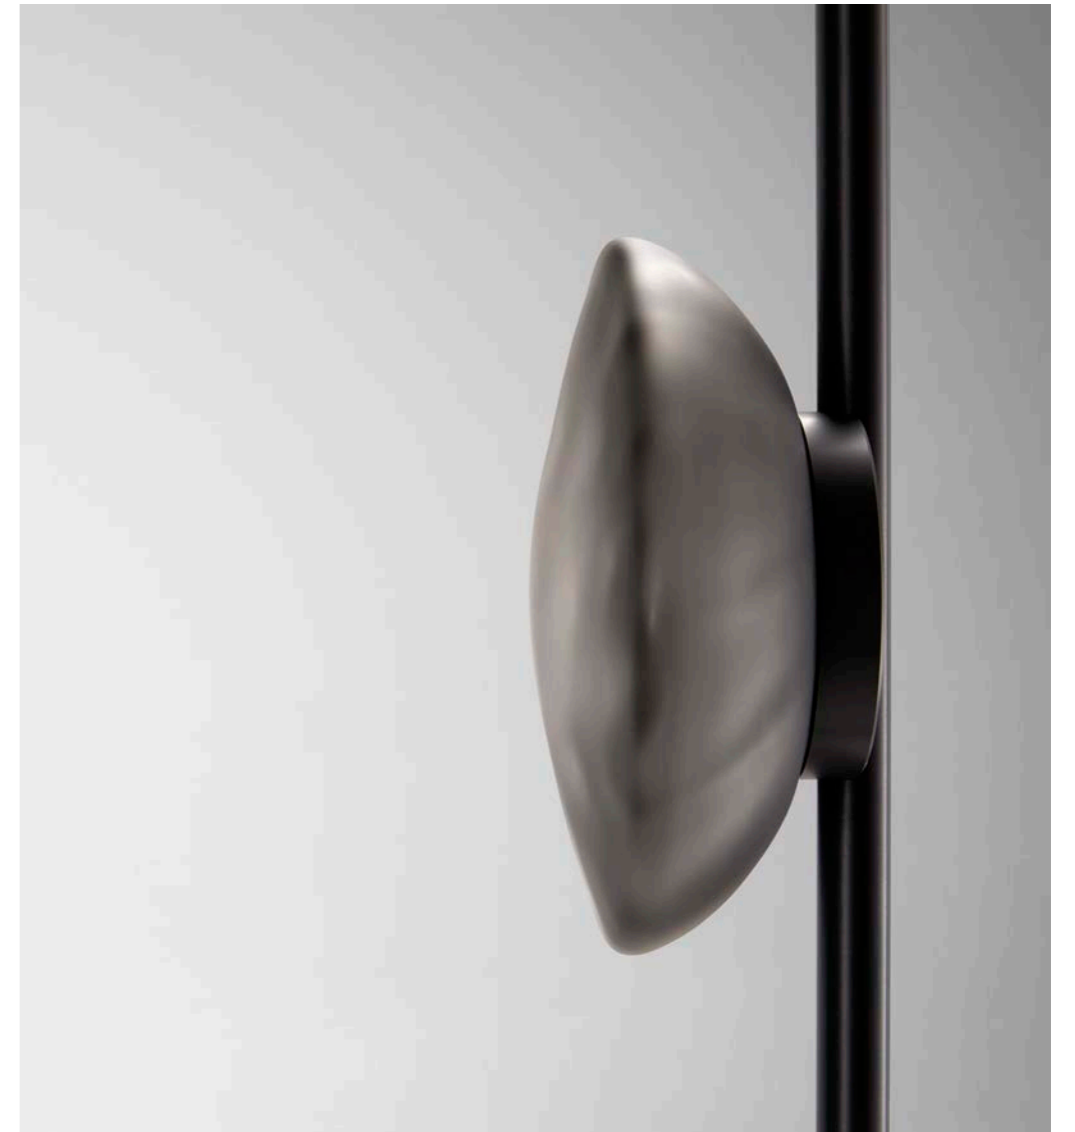

ROSS GARDAM

Ceto captures the variation and rippling of the surface of the ocean. Each piece reflects a unique pattern, emitting a delicate luminosity, highlighting the presence of the sea.

The Ceto collection defines a new universal language for decorative lighting. The various configurations of the Ceto light all share a delicate balance between the organic glass elements and the machined aluminium components. Each light source appears to be simply pressed onto the supporting tube with no visible connections. This ingenious connection method takes on an organic form and gives the product an overarching lightness.

CETO CIRCLET

CC809
Ø 980 H 200 RING Ø 800
Ø 3'3" H 7.9" RING Ø 2'7.5"
MIN DROP HEIGHT - H 600 / 2'

CC1412
Ø 1575 H 200 RING Ø 1400
Ø 5'2" H 7.9" RING Ø 4' 7"
MIN DROP HEIGHT - H 900 / 2'11"

CC2015
Ø 2175 H 200 RING Ø 2000
Ø 7'2" H 7.9" RING Ø 6' 7"
MIN DROP HEIGHT - H 1200 / 3'11"

IMAGE /

LEFT / CF3 BLACK/FROSTED BLACK
RIGHT / CF2 CHAMPAGNE/WHITE
BOTTOM / CF1 CHAMPAGNE/CLEAR

CETO FLOOR LAMP

CF1
Ø 300MM H 1540MM
Ø 11.8" H 60.6"

CF2
Ø 300MM H 1840MM
Ø 11.8" H 76.4"

CF3
Ø 300MM H 1840MM
Ø 11.8" H 76.4"

CETO LINEAR WALL LIGHT

CWL3
W 200 H 1010 D 140
W 7.9" H 40" D 5.5"

IMAGE /

TOP LEFT / RIGHT - CP1 CHAMPAGNE/WHITE, BLACK/BLACK

BOTTOM LEFT / RIGHT - CP1 CHAMPAGNE/CLEAR GLASS, BLACK/FROSTED BLACK

CETO PENDING