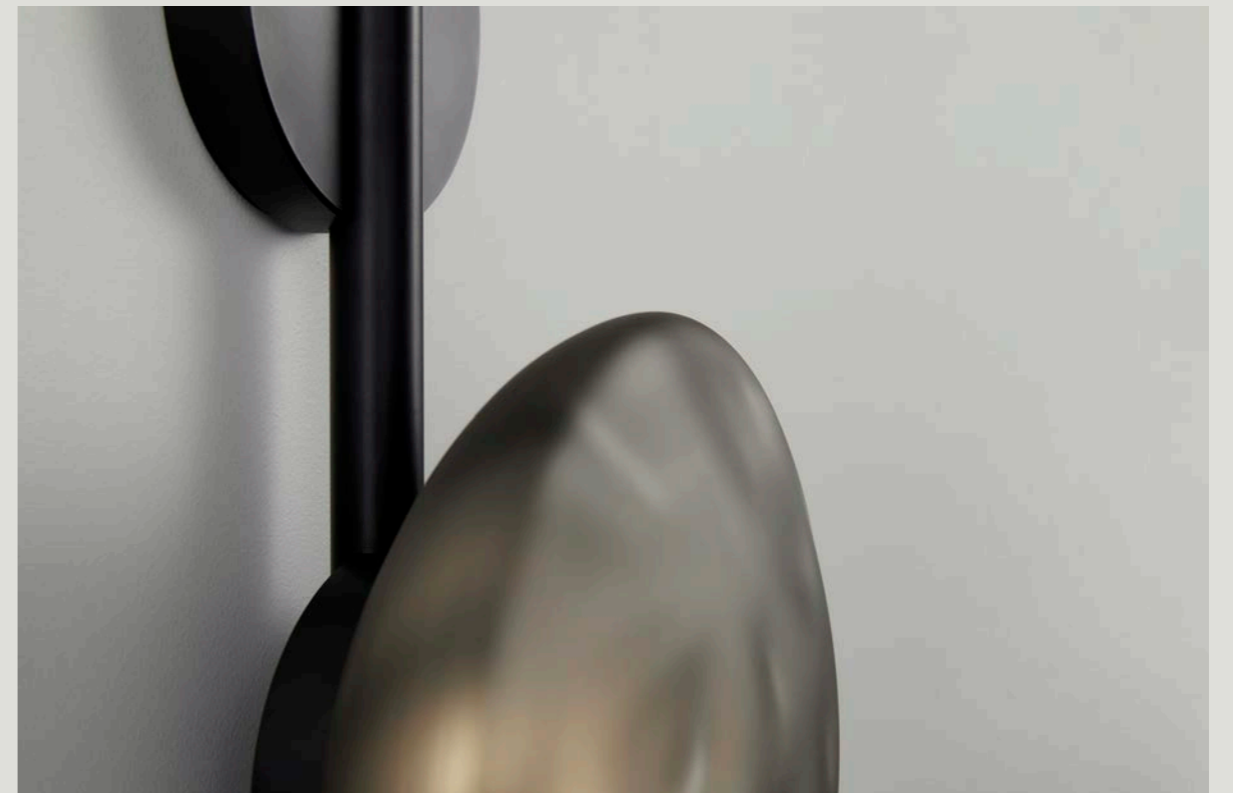

Ceto captures the variation and rippling of the surface of the ocean. Each piece reflects a unique pattern, emitting a delicate luminosity, highlighting the presence of the sea.

The Ceto collection defines a new universal language for decorative lighting. The various configurations of the Ceto light all share a delicate balance between the organic glass elements and the machined aluminium components. Each light source appears to be simply pressed onto the supporting tube with no visible connections. This ingenious connection method takes on an organic form and gives the product an overarching lightness.

This sculptural luminaire spans chandeliers, floor lamps, wall lighting, and pendant varieties, cumulating in the most extensive collection the Melbourne based studio has produced to date.