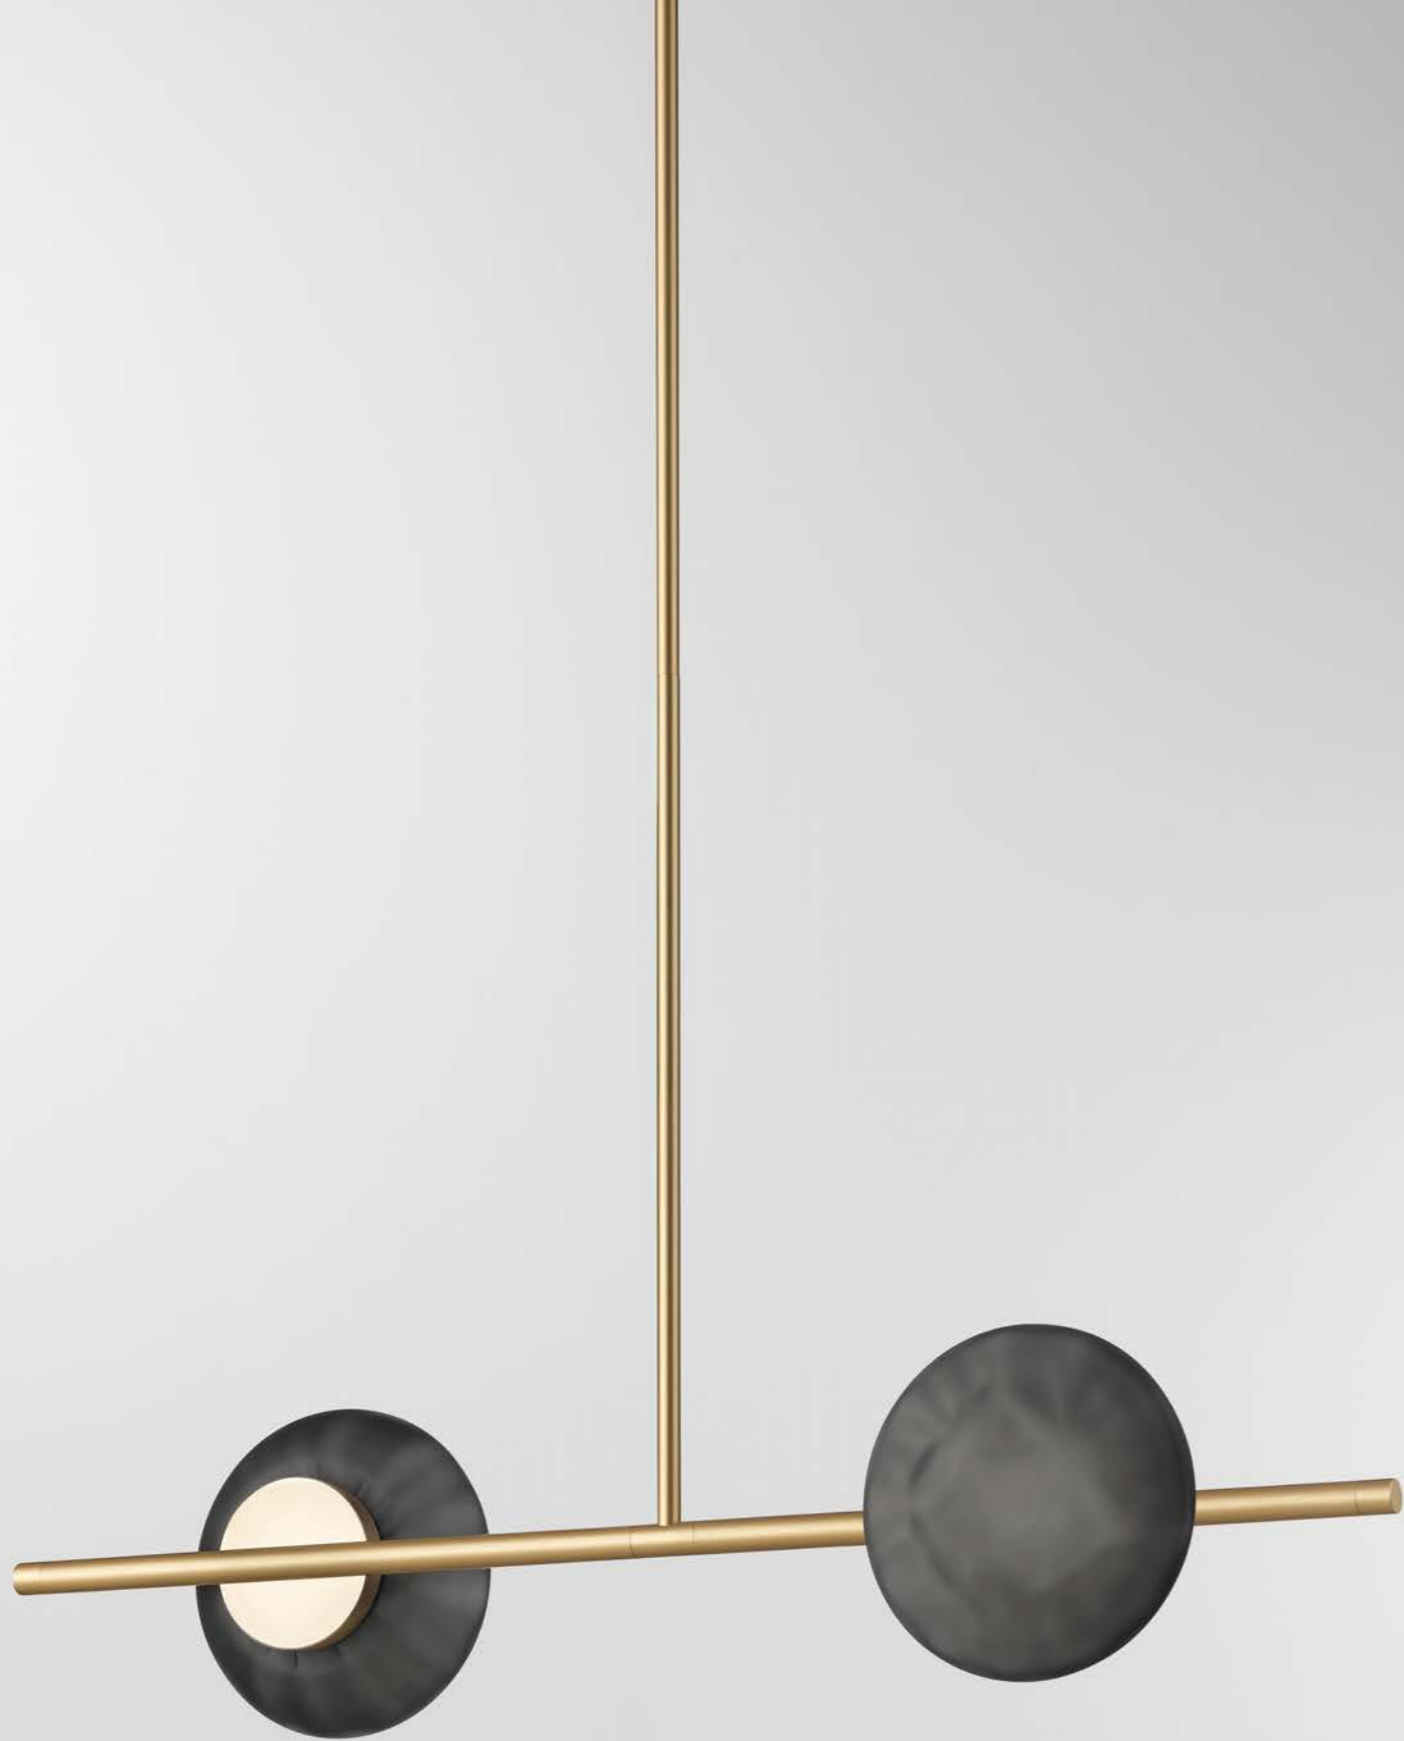

CETO HORIZONTAL CHANDELIER - SINGLE

* CUSTOM CONFIGURATIONS AVAILABLE UPON REQUEST

[^] HANG HEIGHT NEEDS TO BE CONFIRMED PRIOR TO PRODUCTION

H INDICATES MINIMUM HANG HEIGHT (CEILING TO BOTTOM OF GLASS)