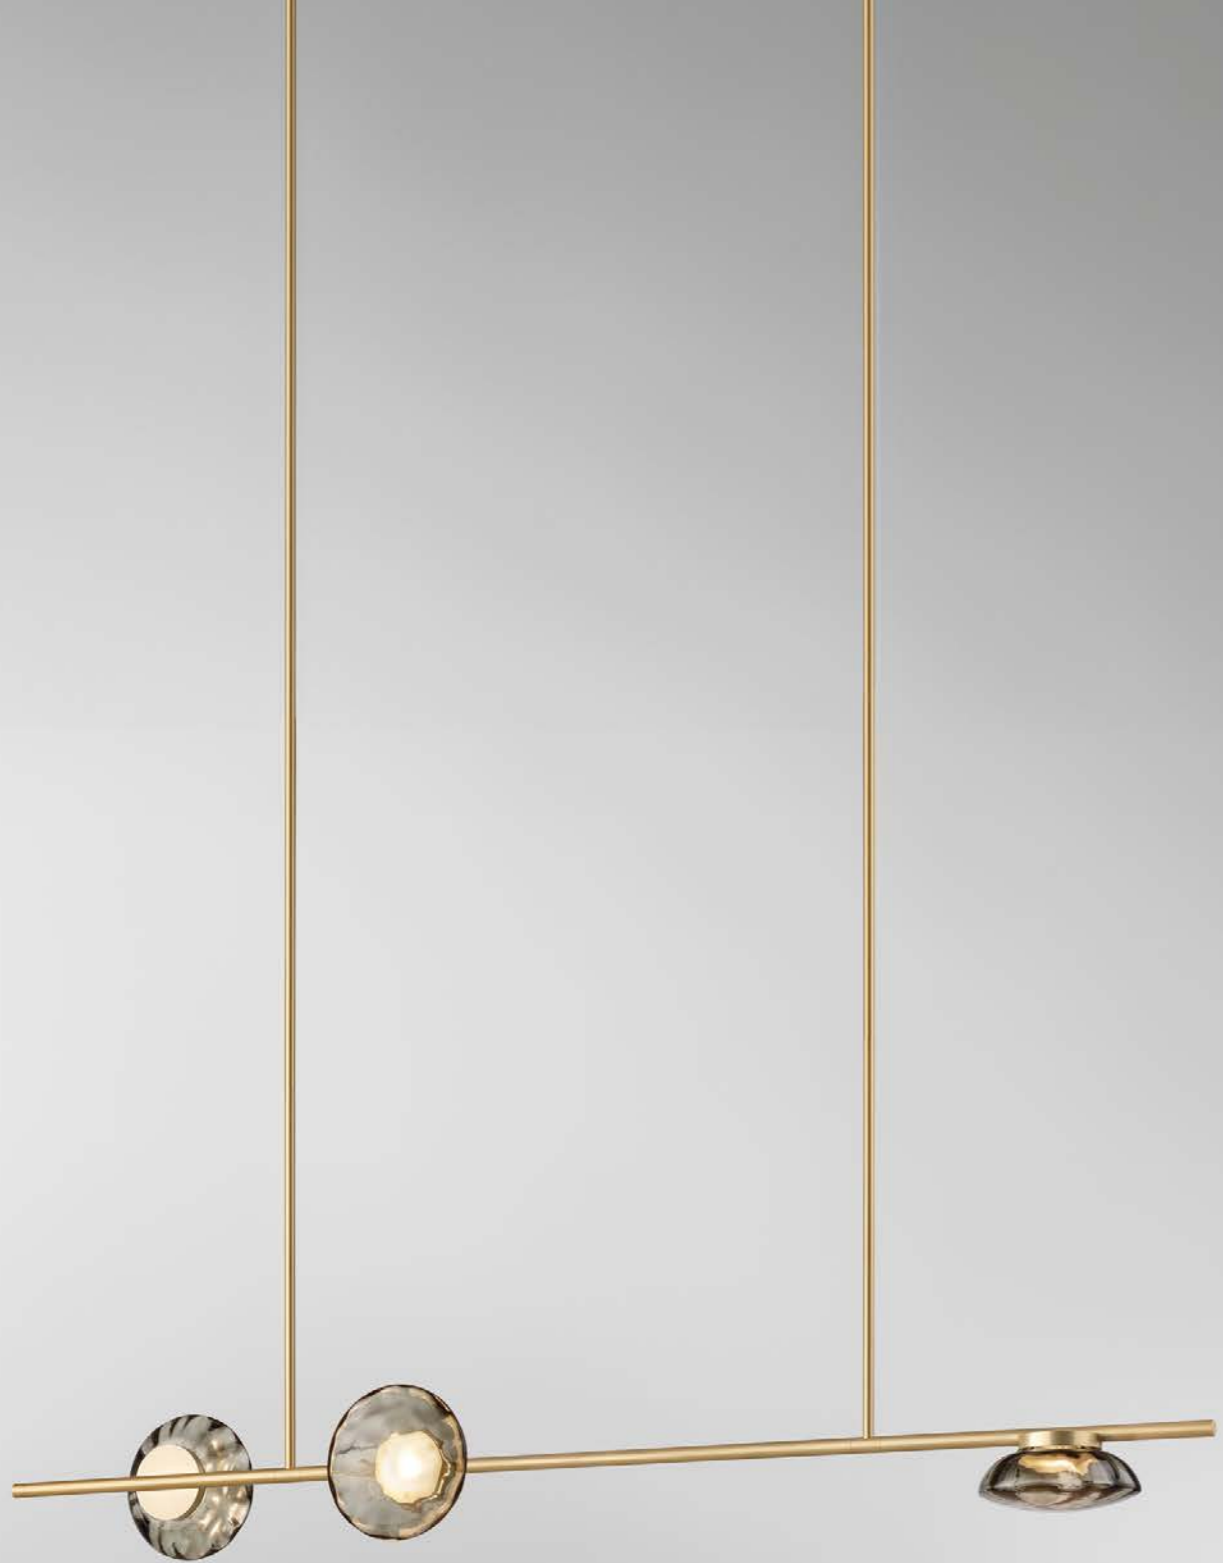

CETO HORIZONTAL CHANDELIER - DOUBLE