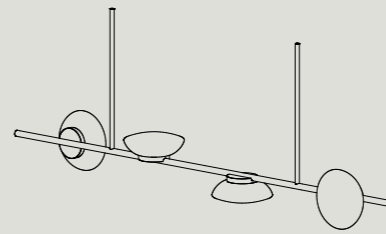

CH14L
L 866MM W 174MM H 200MM[^]
L 35" W 6.9" H 7.9"[^]

CHC*
L 866MM W XXXMM H XXXMM[^]
L 35" W XXX" H XXX"[^]

* CUSTOM CONFIGURATIONS AVAILABLE UPON REQUEST

[^] HANG HEIGHT NEEDS TO BE CONFIRMED PRIOR TO PRODUCTION

H INDICATES MINIMUM HANG HEIGHT (CEILING TO BOTTOM OF GLASS)

IMAGE /

CH23S CHAMPAGNE/WHITE

IMAGE /

CH24S BLACK/FROSTED BLACK DETAIL

CETO HORIZONTAL CHANDELIER - DOUBLE

CH23S*
 L 1306MM W 200MM H 200MM^
 L 51.4" W 7.9" H 7.9"^^
 CEILING CANOPY SPACING L 440MM / 17.32"

CH23L*
 L 1706MM W 200MM H 200MM^
 L 67.2" W 7.9" H 7.9"^^
 CEILING CANOPY SPACING L 840MM / 33.07"

CH24S*
 L 1706MM W 200 MM H 200MM^
 L 67.2" W 7.9" H 7.9"^^
 CEILING CANOPY SPACING L 840MM / 33.07"

CH24L*
 L 2106MM W 200MM H 200MM^
 L 83" W 7.9" H 7.9"^^
 CEILING CANOPY SPACING L 1240MM / 48.82"