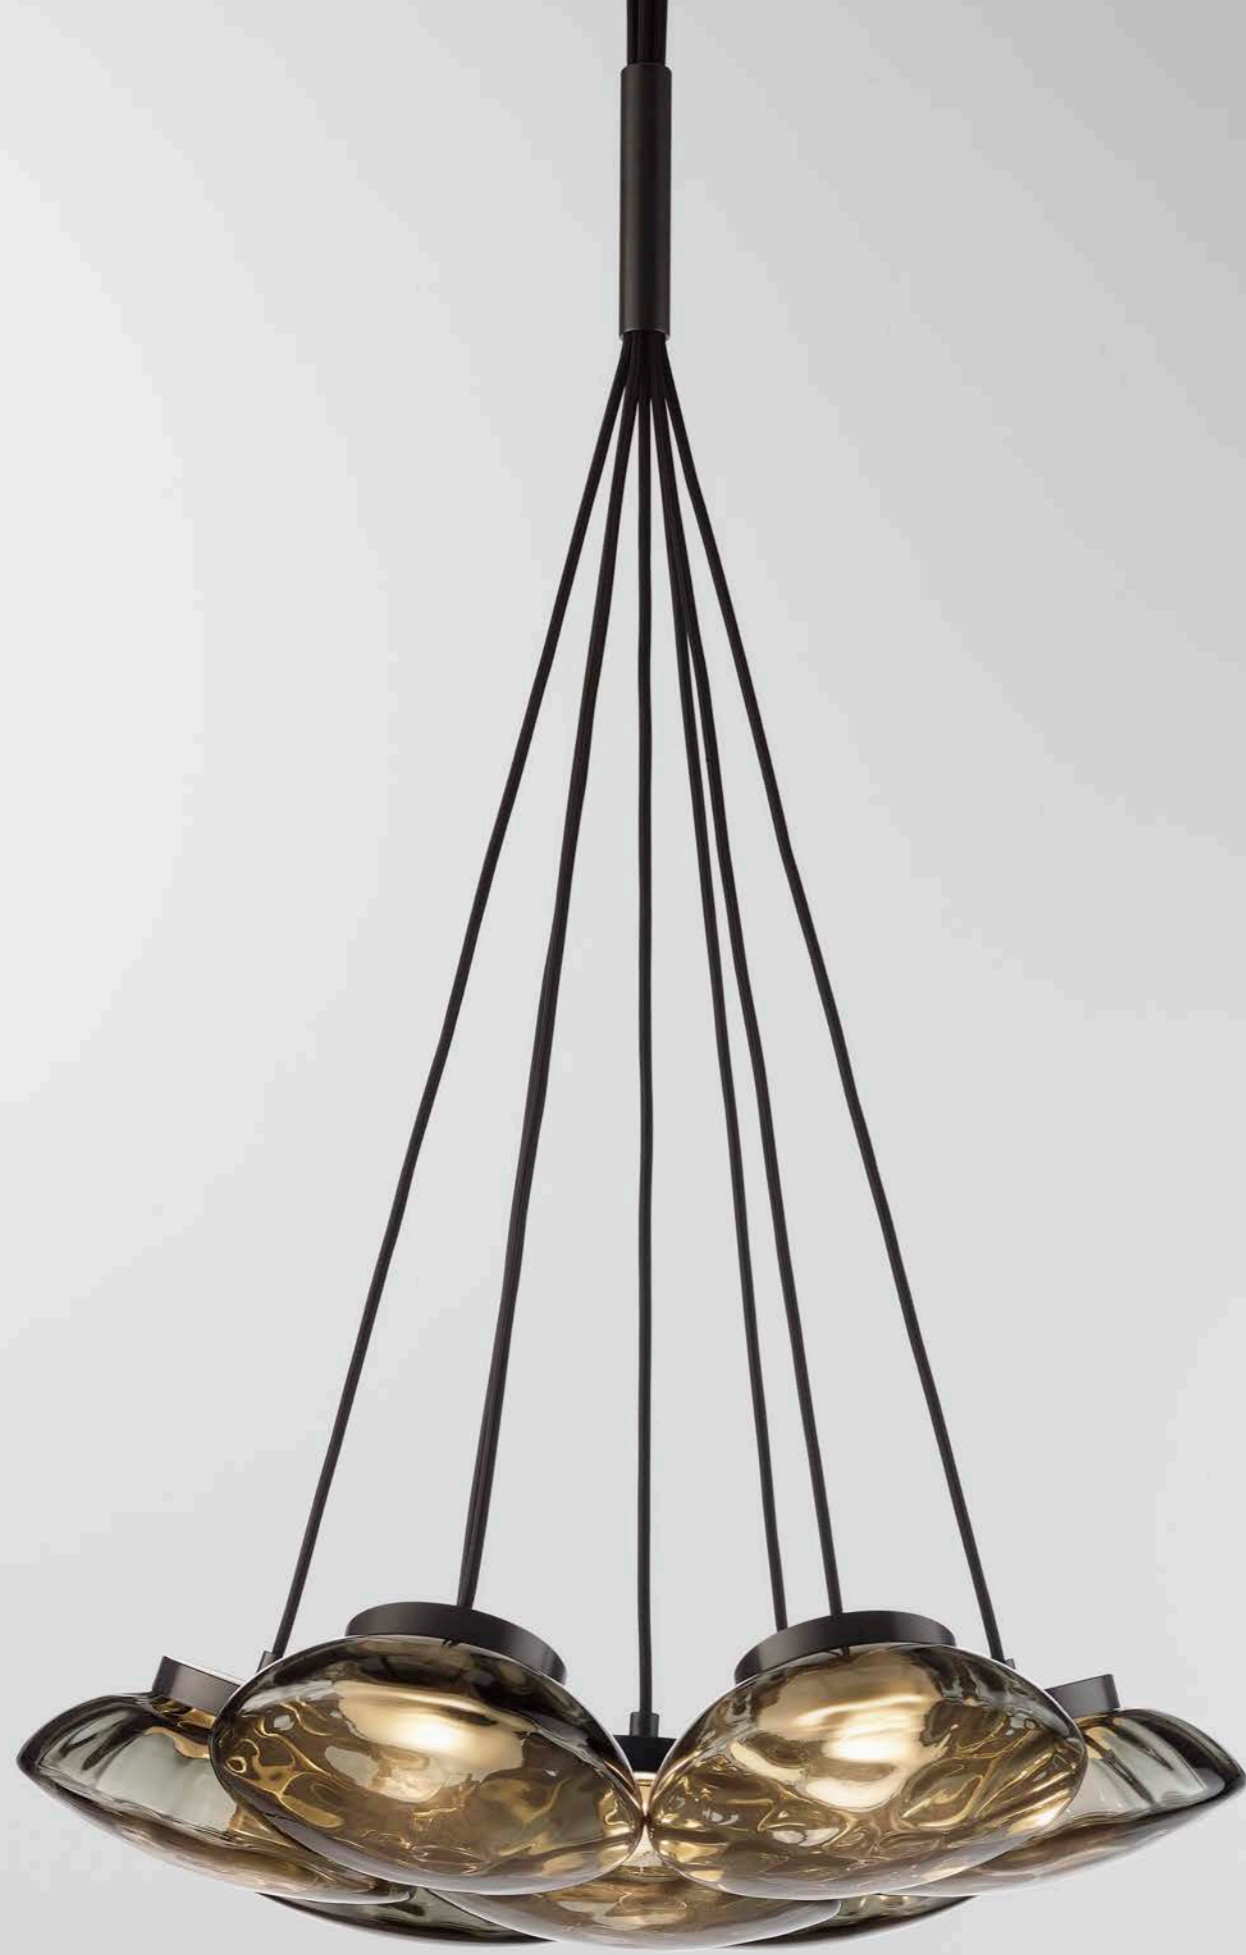

ROSS GARDAM

Ceto captures the variation and rippling of the surface of the ocean. Each piece reflects a unique pattern, emitting a delicate luminosity, highlighting the presence of the sea.

The Ceto collection defines a new universal language for decorative lighting. The various configurations of the Ceto light all share a delicate balance between the organic glass elements and the machined aluminium components. Each light source appears to be simply pressed onto the supporting tube with no visible connections. This ingenious connection method takes on an organic form and gives the product an overarching lightness.

CETO WALL LIGHT

CW1
Ø 200MM D 87MM
Ø 7.9" D 3.4"

CWL1
W 200MM H 400MM D 107MM
W 7.9" H 15.8" D 4.2"

CWL2
W 200MM H 650MM D 107MM
W 7.9" H 25.6" D 4.2"

IMAGE /

TOP LEFT / RIGHT - CWL3 - CLEAR GLASS / BLACK, WHITE GLASS / CHAMPAGNE
BOTTOM LEFT / RIGHT - CWL3 - FROSTED BLACK GLASS / BLACK, BLACK GLASS / BLACK

CETO LINEAR WALL LIGHT

CWL3
W 200 H 1010 D 140
W 7.9" H 40" D 5.5"

IMAGE /

TOP LEFT / RIGHT - CP1 CHAMPAGNE/WHITE, BLACK/BLACK

BOTTOM LEFT / RIGHT - CP1 CHAMPAGNE/CLEAR GLASS, BLACK/FROSTED BLACK

CETO PENDING

CP1
Ø 200MM H 105MM
Ø 7.9" H 4.1"

CP3
Ø 410MM H 115MM
Ø 16.1" H 4.5"

CP7
Ø 588MM H 130MM
Ø 23.2" H 5.1"

IMAGE /

CV3 CHAMPAGNE/WHITE DETAIL

CETO VERTICAL CHANDELIER

CV1
L 200MM W 200MM H 440MM[^]
L 7.9" W 7.9" H 17.3"[^]