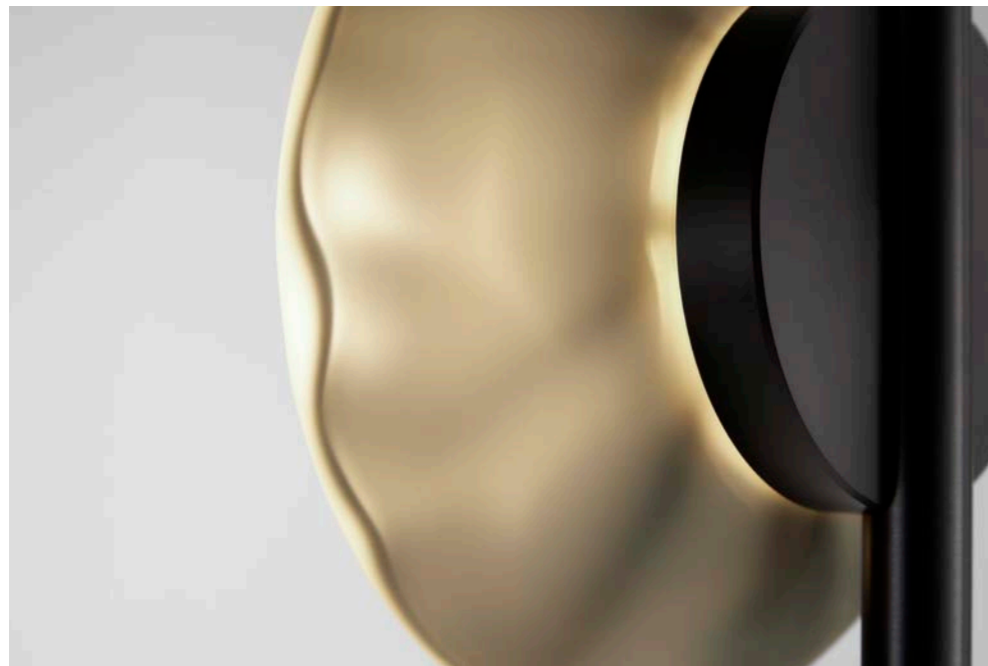

IMAGE /

CH24S BLACK/FROSTED BLACK DETAIL