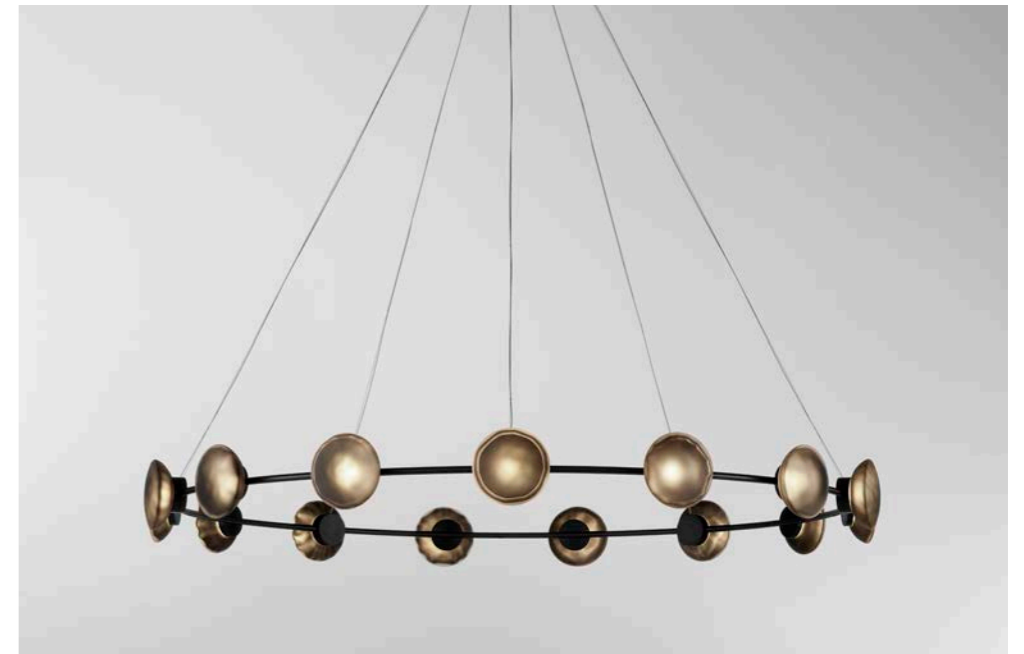

ROSS GARDAM

Ceto captures the variation and rippling of the surface of the ocean. Each piece reflects a unique pattern, emitting a delicate luminosity, highlighting the presence of the sea.

The Ceto collection defines a new universal language for decorative lighting. The various configurations of the Ceto light all share a delicate balance between the organic glass elements and the machined aluminium components. Each light source appears to be simply pressed onto the supporting tube with no visible connections. This ingenious connection method takes on an organic form and gives the product an overarching lightness.

This sculptural luminaire spans chandeliers, floor lamps, wall lighting, and pendant varieties, cumulating in the most extensive collection the Melbourne based studio has produced to date.

IMAGE /

FAR LEFT / CC2015 - BLACK/CHAMPAGNE
TOP LEFT / RIGHT - CC809 CLEAR/BLACK, CC1412 - BLACK/CHAMPAGNE
BOTTOM - CC2015 - FROSTED BLACK/BLACK

CETO CIRCLET

CC809
Ø 980 H 200 RING Ø 800
Ø 3'3" H 7.9" RING Ø 2'7.5"
MIN DROP HEIGHT - H 600 / 2'

CC1412
Ø 1575 H 200 RING Ø 1400
Ø 5'2" H 7.9" RING Ø 4' 7"
MIN DROP HEIGHT - H 900 / 2'11"

CC2015
Ø 2175 H 200 RING Ø 2000
Ø 7'2" H 7.9" RING Ø 6' 7"
MIN DROP HEIGHT - H 1200 / 3'11"