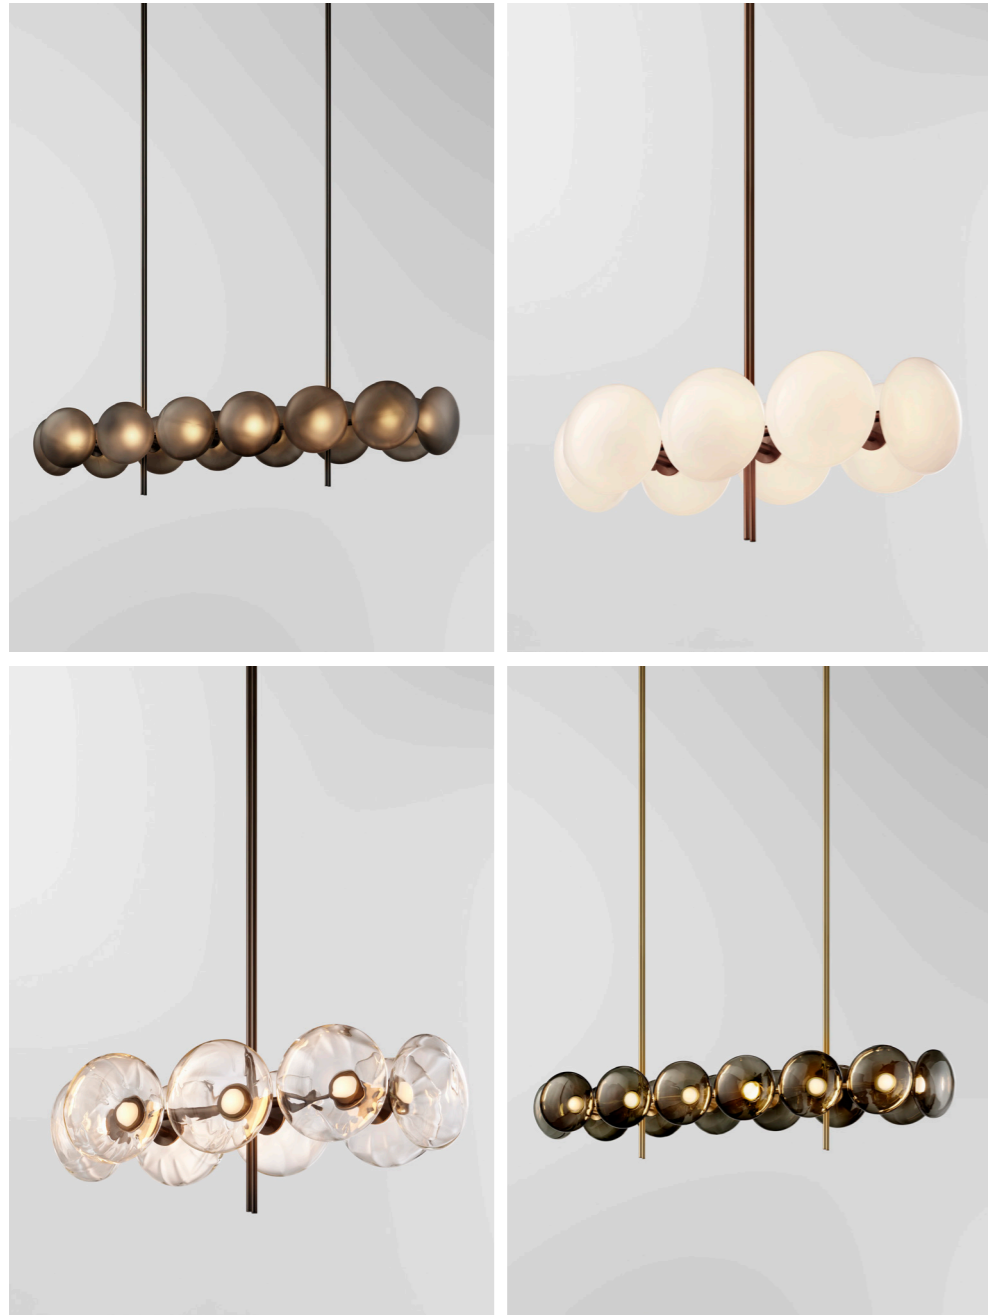

ROSS GARDAM

Inspired by the ethereal beauty of clouds, Aeris embodies softness and lightness through the repetition of sculptural forms, crafting an ethereal centerpiece. Each mouth blown glass cloud is paired with architecturally crafted brass bars that cross and lightly kiss together, evoking a sense of weightlessness—as if suspended in air.

The duality of the brass structural element defines each piece, with dual vertical drops playfully interacting with horizontal crossings, creating a unity to the entire fixture.

Available in four distinctive tones, each variation transforms the fixture's presence in a unique way: a soft white glow, the warmth of the morning sun, the subtle shimmer of a silver lining. Every cloud carries its own delicate texture, formed naturally in the glassblowing process, diffusing light into a gentle, ambient glow.

IMAGE /

LEFT & RIGHT - (AE214) BLACK GLASS / BLACKENED BRASS

IMAGE /

TOP LEFT / RIGHT - (AE214) FROSTED BLACK GLASS AND BLACKENED BRASS / (AE108) WHITE GLASS AND BRONZED BRASS
BOTTOM LEFT / RIGHT - (AE108) CLEAR GLASS AND BLACKENED BRASS / (AE214) BLACK GLASS AND BRUSHED BRASS

IMAGE /

AE112 - WHITE GLASS / BRUSHED BRASS

IMAGE /

LEFT / AE112 - BLACK GLASS / BLACKENED BRASS
RIGHT / VAE112 - WHITE GLASS / BRUSHED BRASS

IMAGE /

TOP LEFT / RIGHT - (AE104) BLACK GLASS AND BRUSHED BRASS / (AE112) FROSTED BLACK GLASS AND BRONZED BRASS
BOTTOM LEFT / RIGHT - (AE112) WHITE GLASS AND BRUSHED BRASS / (AE104) WHITE GLASS AND BLACKENED BRASS