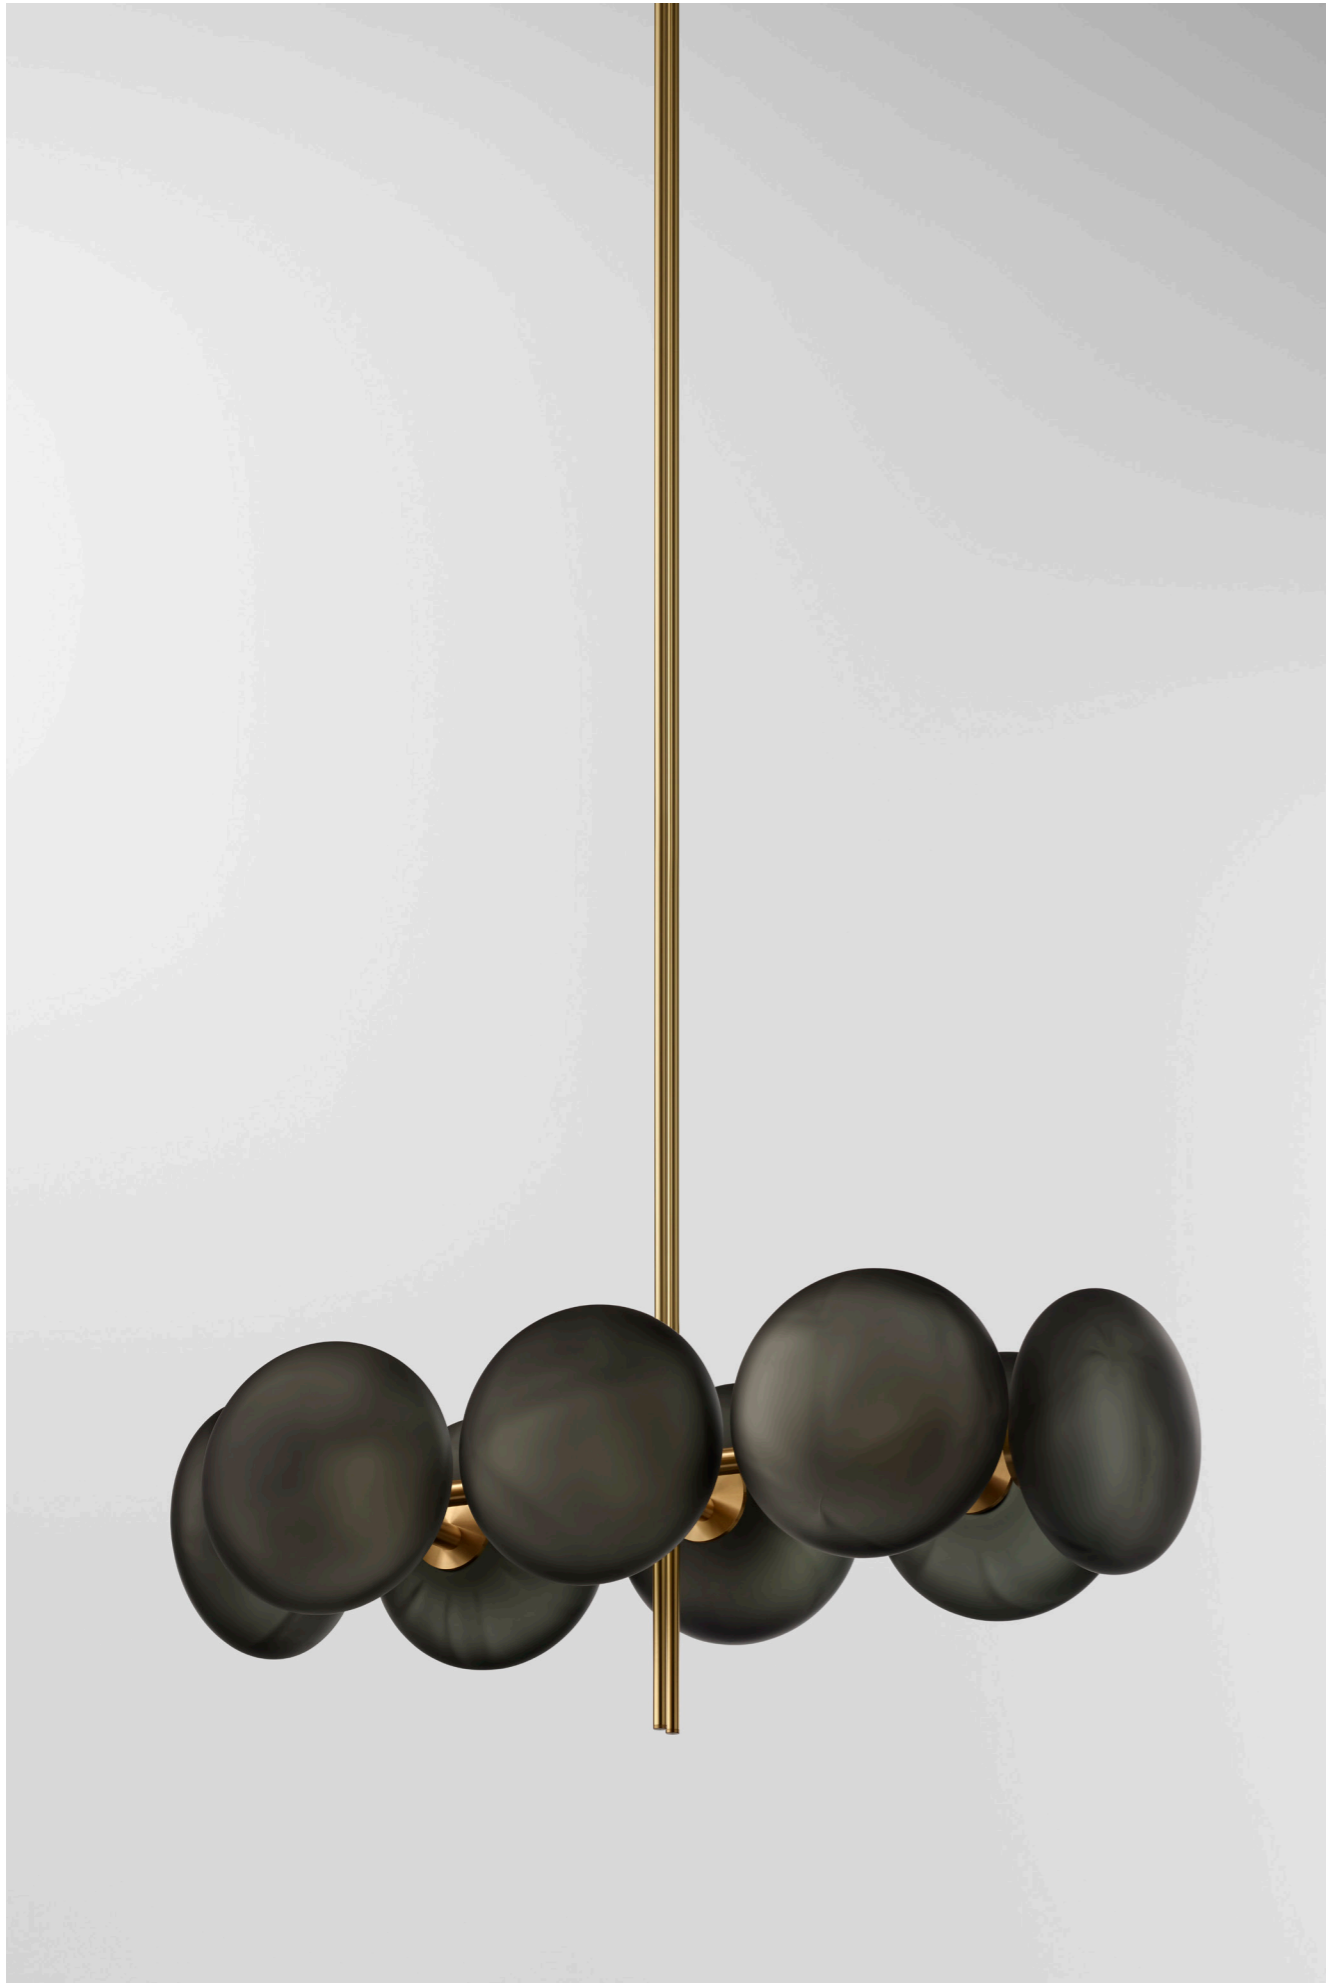

ROSS GARDAM

Inspired by the ethereal beauty of clouds, Aeris embodies softness and lightness through the repetition of sculptural forms, crafting an ethereal centerpiece. Each mouth blown glass cloud is paired with architecturally crafted brass bars that cross and lightly kiss together, evoking a sense of weightlessness—as if suspended in air.

The duality of the brass structural element defines each piece, with dual vertical drops playfully interacting with horizontal crossings, creating a unity to the entire fixture.

Available in four distinctive tones, each variation transforms the fixture's presence in a unique way: a soft white glow, the warmth of the morning sun, the subtle shimmer of a silver lining. Every cloud carries its own delicate texture, formed naturally in the glassblowing process, diffusing light into a gentle, ambient glow.

IMAGE /

LEFT & RIGHT - (AE214) BLACK GLASS / BLACKENED BRASS

IMAGE /

TOP LEFT / RIGHT - (AE214) FROSTED BLACK GLASS AND BLACKENED BRASS / (AE108) WHITE GLASS AND BRONZED BRASS
BOTTOM LEFT / RIGHT - (AE108) CLEAR GLASS AND BLACKENED BRASS / (AE214) BLACK GLASS AND BRUSHED BRASS

IMAGE /

(AE214) CLEAR GLASS AND BRUSHED BRASS

AERIS LINEAR CHANDELIER

AE108
L 980 W 460 H 350
L 38.6" W 18.1" H 13.8"
MIN DROP HEIGHT - H 600 / 23.6"

AE214
L 1760 W 460 H 350
L 69.3" W 18.1" H 13.8"
MIN DROP HEIGHT - H 600 / 23.6"