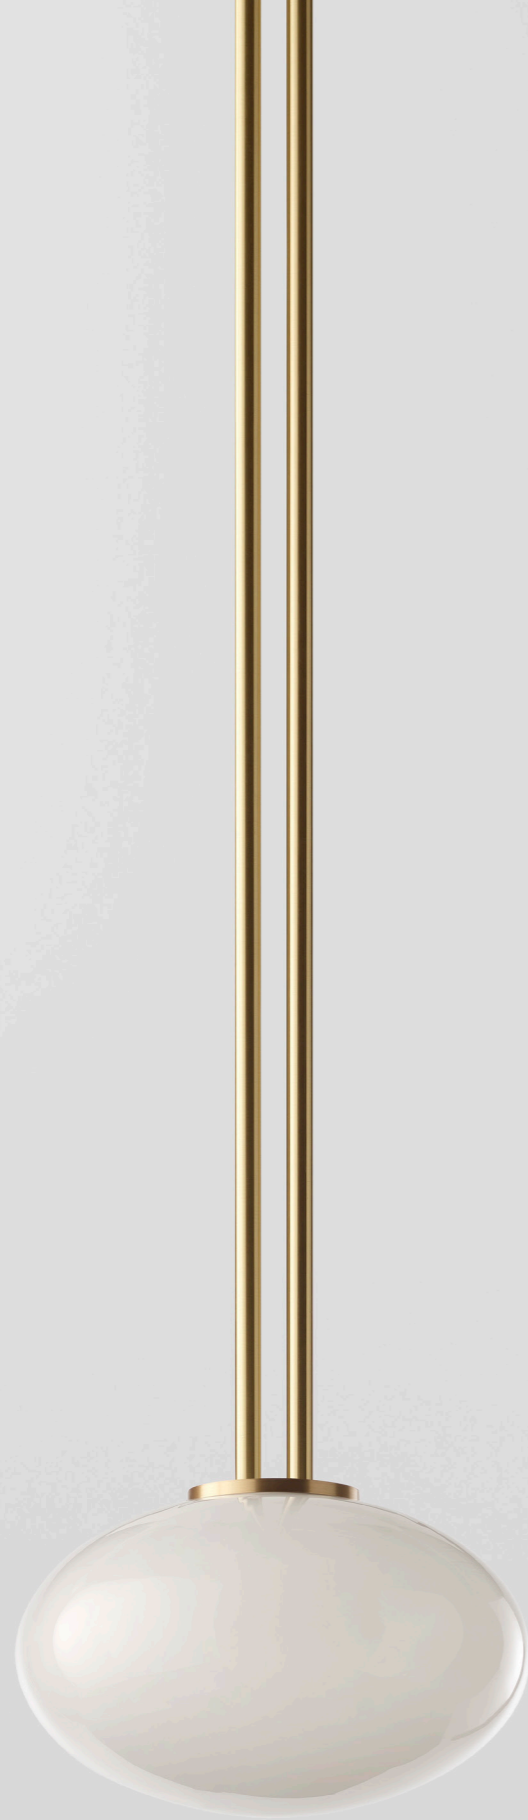

AERIS PENDANT