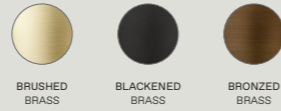

BODY

MATERIAL	TREATED BRASS, GLASS	PRODUCT CODES SKU	EG. AE112.G-BLK.BR-BRZ AERIS 112 CHANDELIER IN BLACK GLASS WITH A BRONZED BRASS FRAME
FINISH	ALL BRASS FRAMES ARE BRUSHED AND TREATED TO ACHIEVE THE AVAILABLE FINISH OPTIONS, THEN SEALED TO PREVENT ACCELERATED AGING.	AEL	AEL.G-XXX.BR-XXX AERIS TABLE LAMP
LAMPING	AEL 230V - 4W AC LED MODULE, 380LM. 3000K WARM WHITE, DIMMABLE.	AEW	AEW.G-XXX.BR-XXX AERIS WALL LIGHT
	120V - 4W AC LED MODULE, 380LM. 3000K WARM WHITE, DIMMABLE.	AEP	AEP.G-XXX.BR-XXX AERIS PENDANT
	AEW SELV 60V (WITH EXTERNAL DRIVER) 3.7W, 400LM, 2700K	AE104	AE104.G-XXX.BR-XXX AERIS 104 CHANDELIER
	AEP SELV 60V (EXTERNAL DRIVER SUPPLIED) 8W, 800LM, 2700K	AE112	AE112.G-XXX.BR-XXX AERIS 112 CHANDELIER
	AEC SELV 60V (EXTERNAL DRIVER SUPPLIED)	AE108	AE108.G-XXX.BR-XXX AERIS 112 LINEAR CHANDELIER
	AE104 10.8W, 1,300LM, 2700K	AE214	AE214.G-XXX.BR-XXX AERIS 214 LINEAR CHANDELIER
	AE112 32.4W, 4,200LM, 2700K	FINISHES	GLASS BLACK (G-BLK) CLEAR (G-CLR) WHITE (G-WHT) FROSTED BLACK (G-FBL)
	AE108 21.6W, 2,900LM, 2700K		FRAME BRUSHED BRASS (BR-NAT) BLACKENED BRASS (BR-BLK) BRONZED BRASS (BR-BRZ)
	AE214 32.2W, 3,700LM, 2700K	LED LIFESPAN	50,000 HRS
	WATTAGE AND LUMEN OUTPUT WILL VARY SLIGHTLY DEPENDING ON CONSTANT CURRENT OUTPUT.	IP RATING	IP20 - FOR INDOOR USE ONLY
220-240V REGIONS	DIMMING OPTIONS · PHASE - DIMMING RANGE 5 - 100% · DALI - DIMMING RANGE 1 - 100%	CERTIFICATION	AU/NZ AS/NZS 60598.1, 60598.2.1 / AS/NZS 60598.4, 60598.2.4 EU EN 60598.1, 60598.2.1 / EN 60598.4, 60598.2.4 US/CAN ETL/UL CERTIFICATION PENDING*
110-120V REGIONS	DIMMING OPTIONS · PHASE - DIMMING RANGE 3 - 100% · DALI - DIMMING RANGE 0.1 - 100%	CANOPY	VARIOUS - SEE CANOPY OPTIONS ON SPECIFICATION PAGE
	ALL US AND CANADIAN ORDERS COME SUPPLIED WITH 120V COMPONENTRY CERTIFIED FOR USE IN THESE REGIONS.	WEIGHT	AEL 3KG / 6.6LB AEW 3KG / 6.6LB AEP 4KG / 8.8LB AE104 12KG / 26.5LB AE112 32KG / 70.5LB AE108 24KG / 53LB AE214 44KG / 97LB
	FOR OPTIMAL DIMMING PERFORMANCE WE RECOMMEND SOURCING A DIMMER CAPABLE OF SETTING THE DIMMING RANGE OF THE FIXTURE.	PACKAGING	AEL 1 X L 320 W 320 H 300 / L 12.6" W 12.6" H 11.8" AEW 1 X L 320 W 320 H 300 / L 12.6" W 12.6" H 11.8" AEP 1 X L 620 W 320 H 320 / L 24.4" W 12.6" H 12.6" AE104 1 X L 620 W 620 H 320 / L 24.4" W 24.4" H 12.6" AE112 1 X L 1220 W 620 H 420 / L 48" W 24.4" H 16.5" AE108 1 X L 920 W 620 H 420 / L 36" W 24.4" H 16.5" AE214 1 X L 1520 W 620 H 420 / L 60" W 24.4" H 16.5"
		PACKAGING WEIGHT	AEL 1 X 3.5KG / 7.7LB AEW 1 X 3.5KG / 7.7LB AEP 1 X 5KG / 11LB AE104 1 X 14KG / 31LB AE112 1 X 35KG / 77LB AE108 1 X 27KG / 60LB AE214 1 X 48KG / 106LB

*EXCLUDING TABLE LAMP